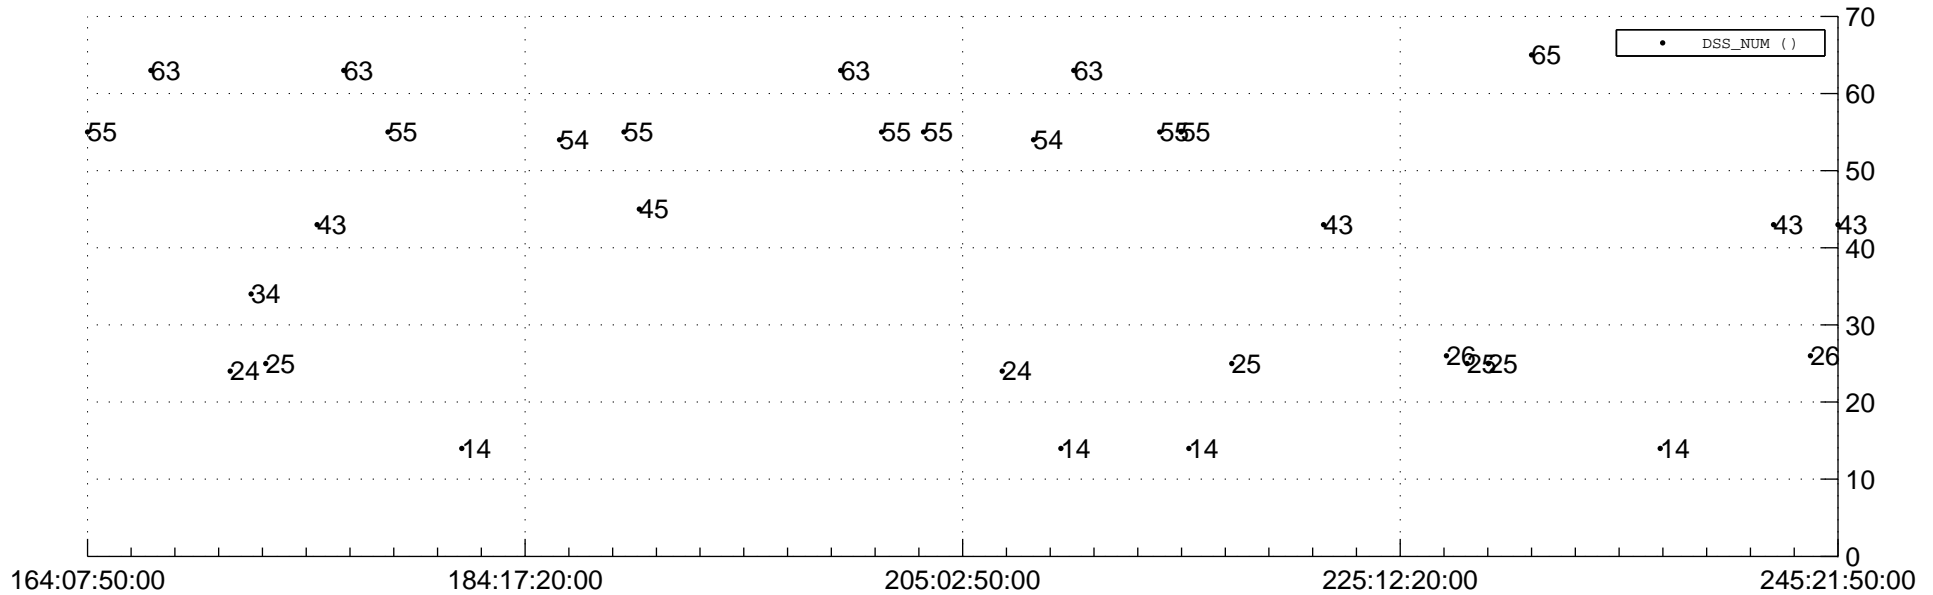

STEREO BEHIND Downlink Performance 2014:253

Number_of_Dropped_Frame

DSS_Station

Spacecraft Time (2014:164:07:50:00.000 -2014:245:21:50:00.000)

/disks/d81/project/stereo/mops/assessment/behind/automation/output/engdump/yesterdaily/behind_dp_2014_253.csv