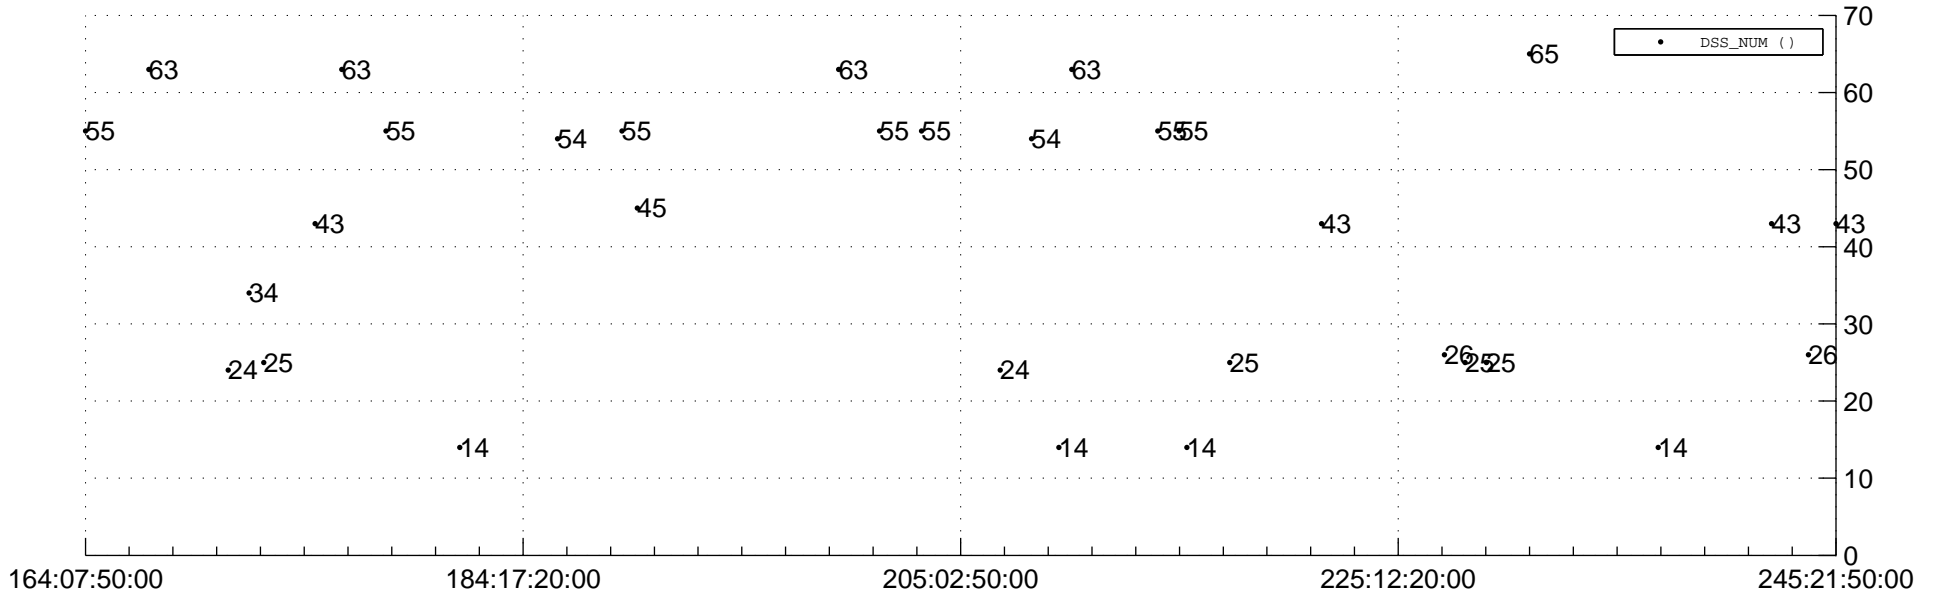

STEREO BEHIND Downlink Performance 2014:252

Number_of_Dropped_Frame

DSS_Station

Spacecraft Time (2014:164:07:50:00.000 -2014:245:21:50:00.000)

/disks/d81/project/stereo/mops/assessment/behind/automation/output/engdump/yesterday/behind_dp_2014_252.csv