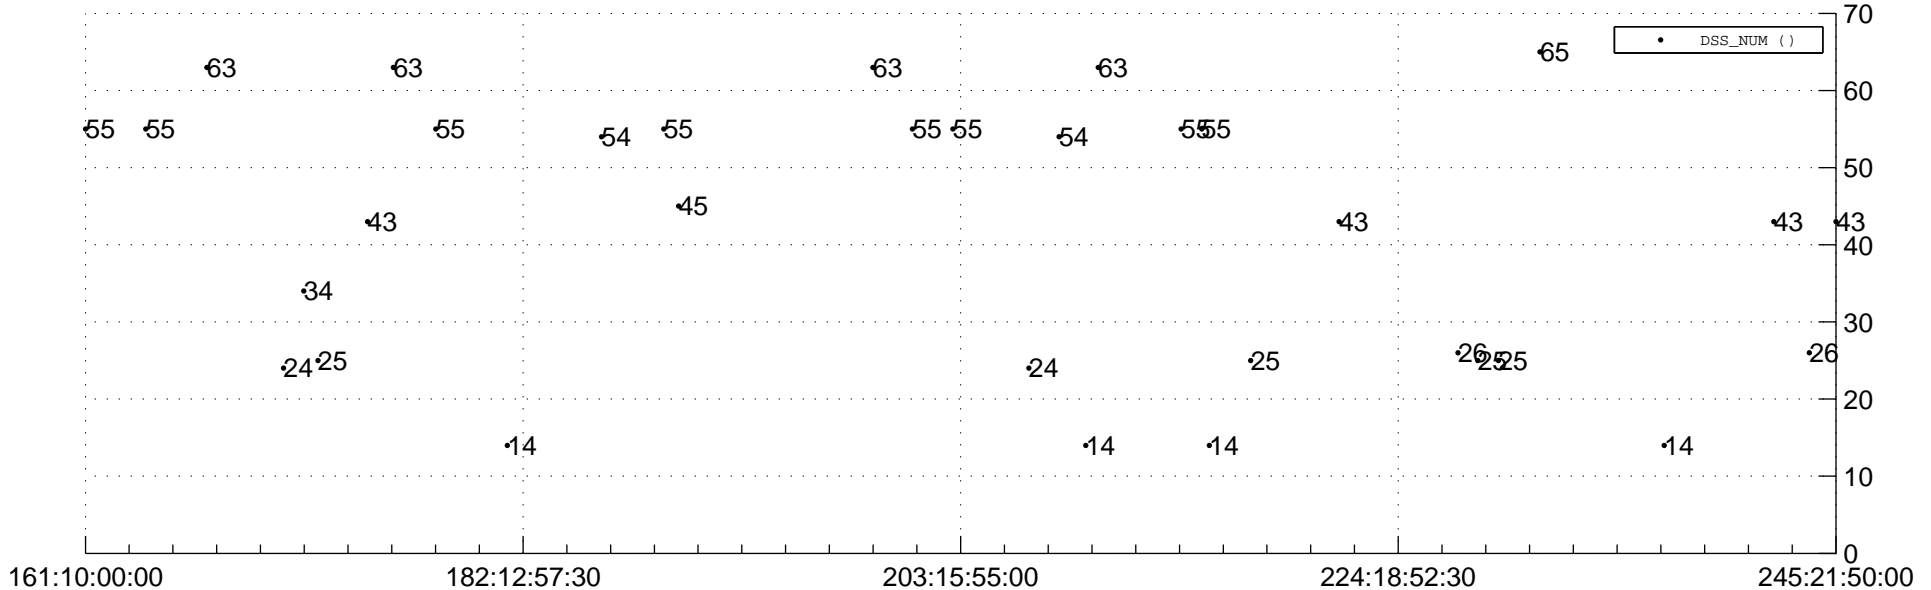

STEREO BEHIND Downlink Performance 2014:251

Number_of_Dropped_Frame

DSS_Station

Spacecraft Time (2014:161:10:00:00.000 - 2014:245:21:50:00.000)

/disks/d81/project/stereo/mops/assessment/behind/automation/output/engdump/yesterday/behind_dp_2014_251.csv