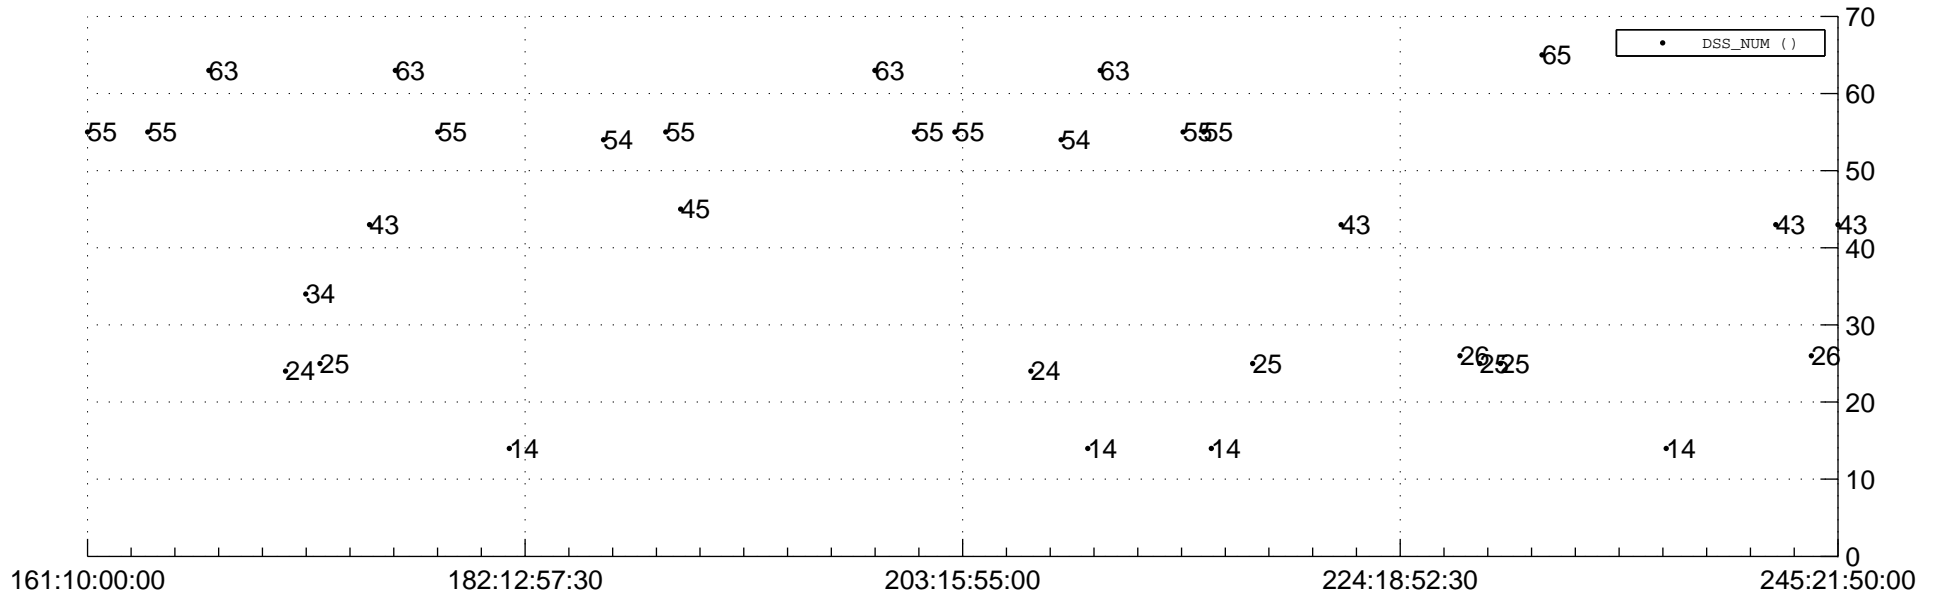

STEREO BEHIND Downlink Performance 2014:250

Number_of_Dropped_Frame

DSS_Station

Spacecraft Time (2014:161:10:00:00.000 -2014:245:21:50:00.000)

/disks/d81/project/stereo/mops/assessment/behind/automation/output/engdump/yesterday/behind_dp_2014_250.csv