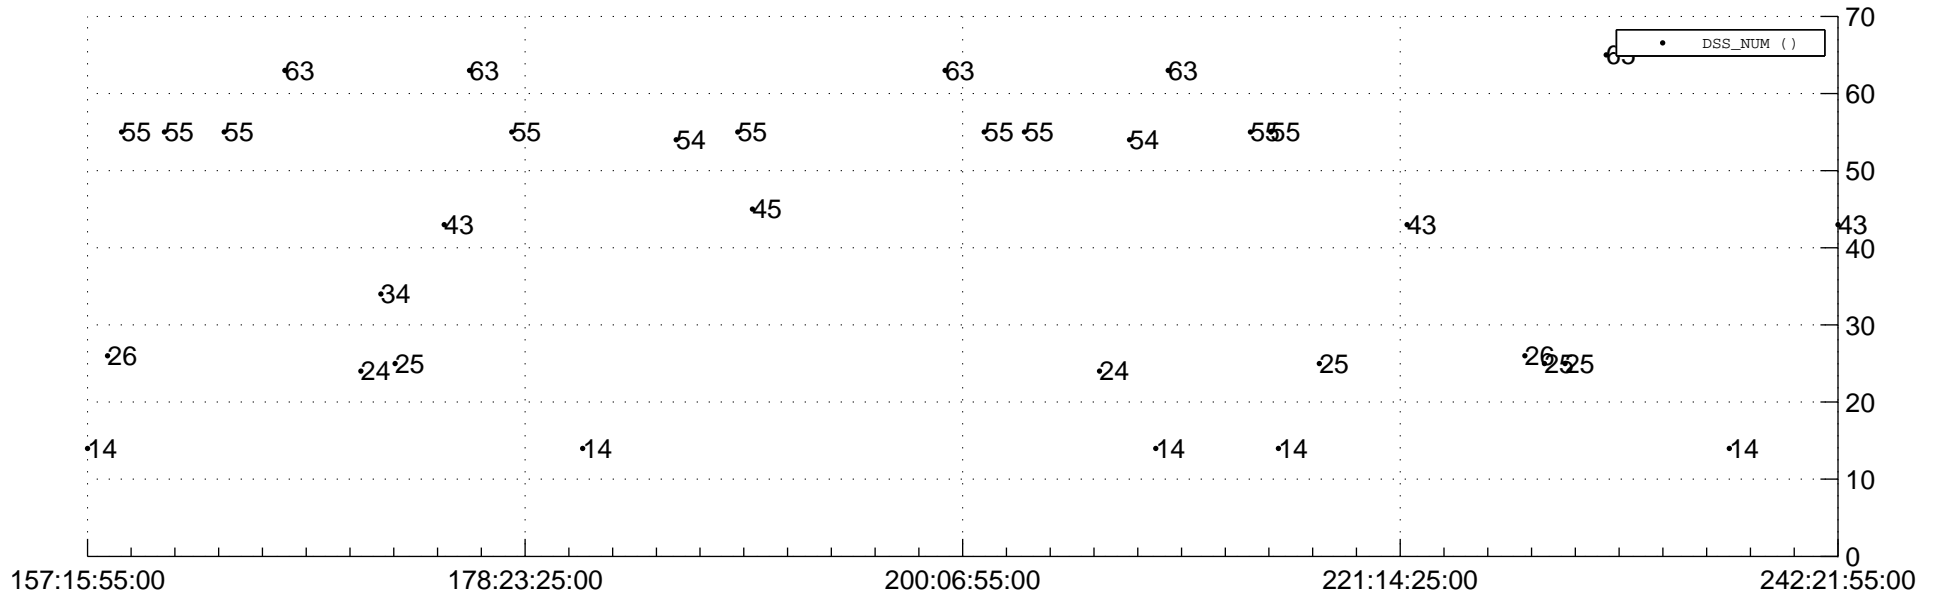

STEREO BEHIND Downlink Performance 2014:243

Number_of_Dropped_Frame

DSS_Station

Spacecraft Time (2014:157:15:55:00.000 - 2014:242:21:55:00.000)

/disks/d81/project/stereo/mops/assessment/behind/automation/output/engdump/yesterdaily/behind_dp_2014_243.csv