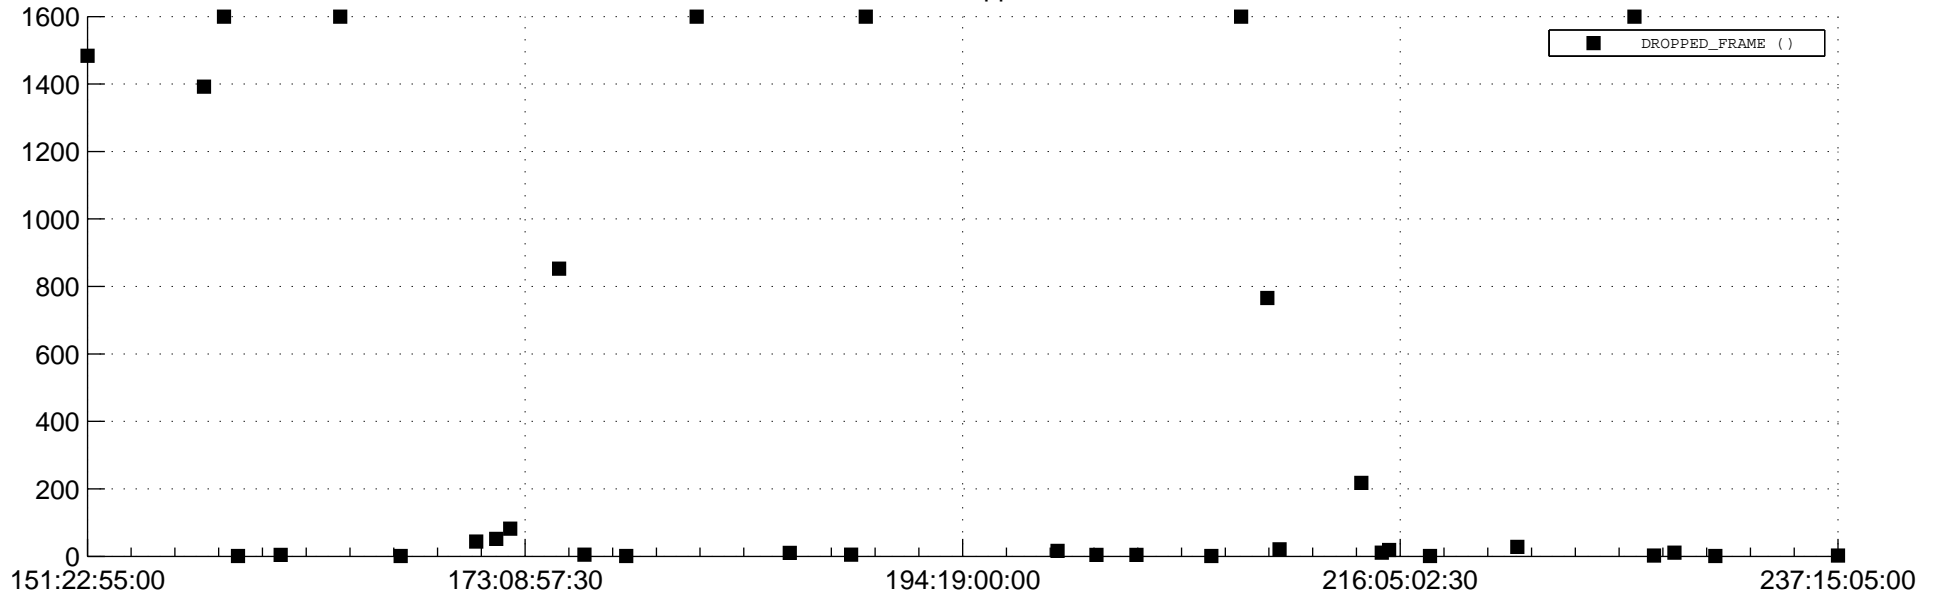

STEREO BEHIND Downlink Performance 2014:241

Number_of_Dropped_Frame

DSS_Station