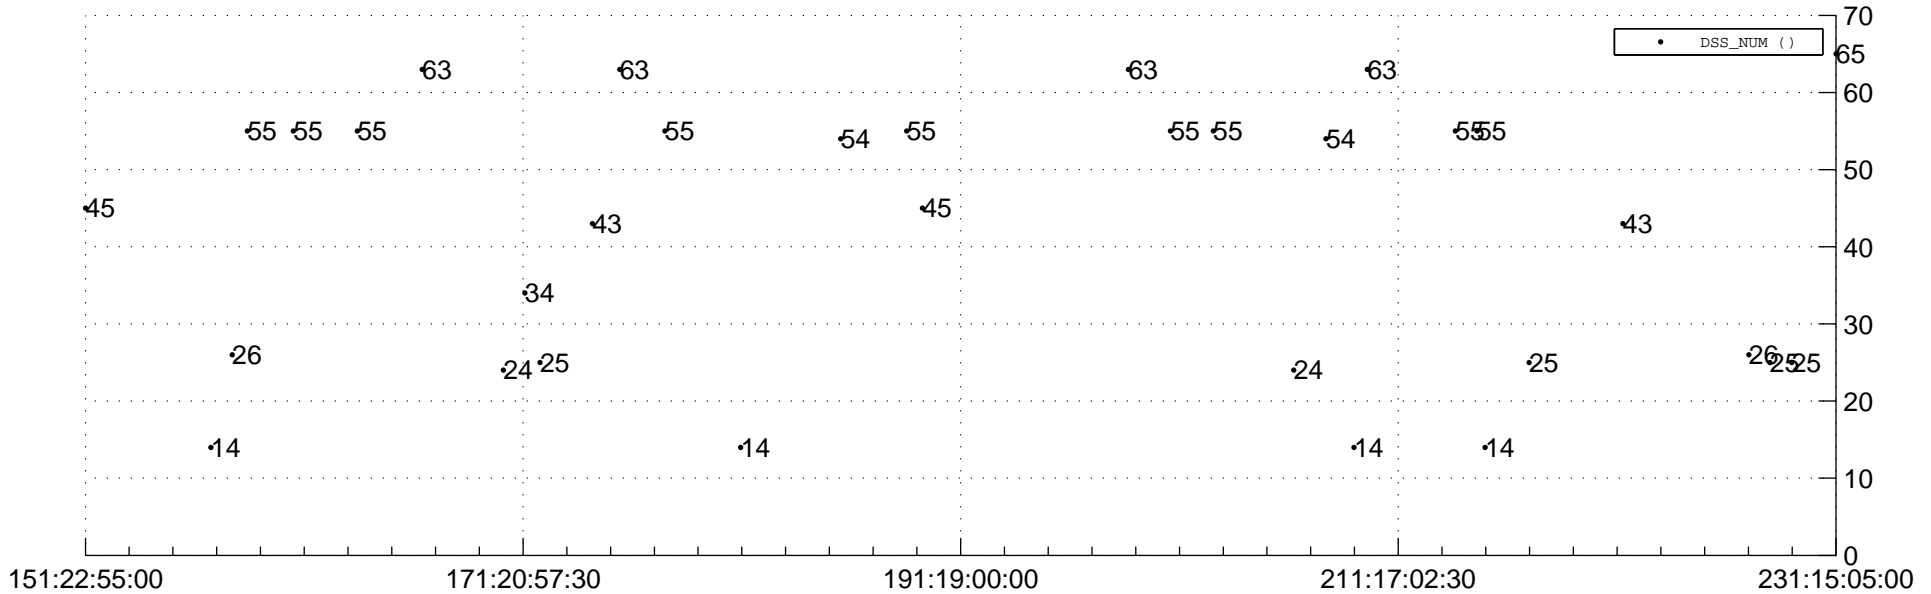

STEREO BEHIND Downlink Performance 2014:237

Number_of_Dropped_Frame

DSS_Station

Spacecraft Time (2014:151:22:55:00.000 -2014:231:15:05:00.000)

/disks/d81/project/stereo/mops/assessment/behind/automation/output/engdump/yesterdaily/behind_dp_2014_237.csv