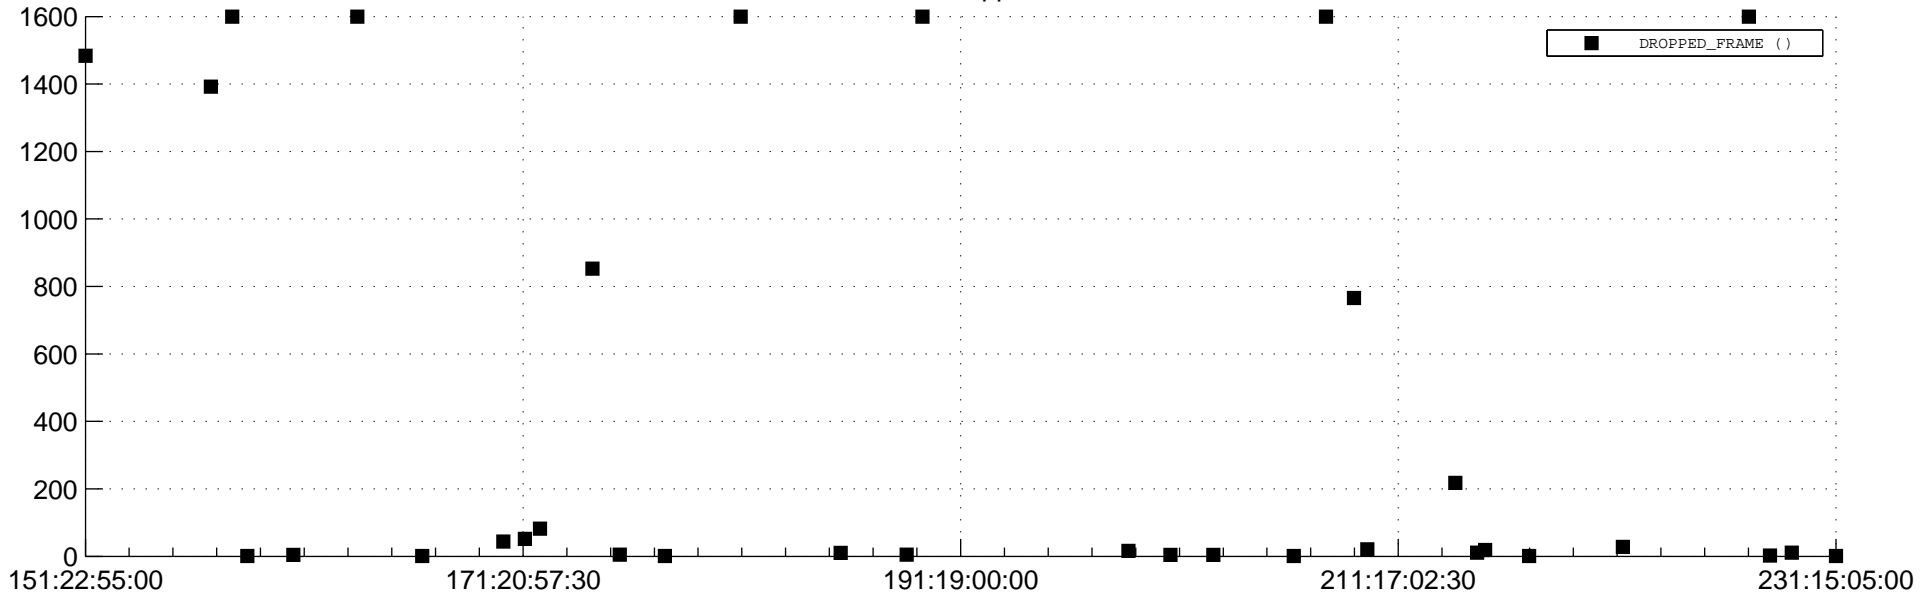

STEREO BEHIND Downlink Performance 2014:236

Number_of_Dropped_Frame

DSS_Station