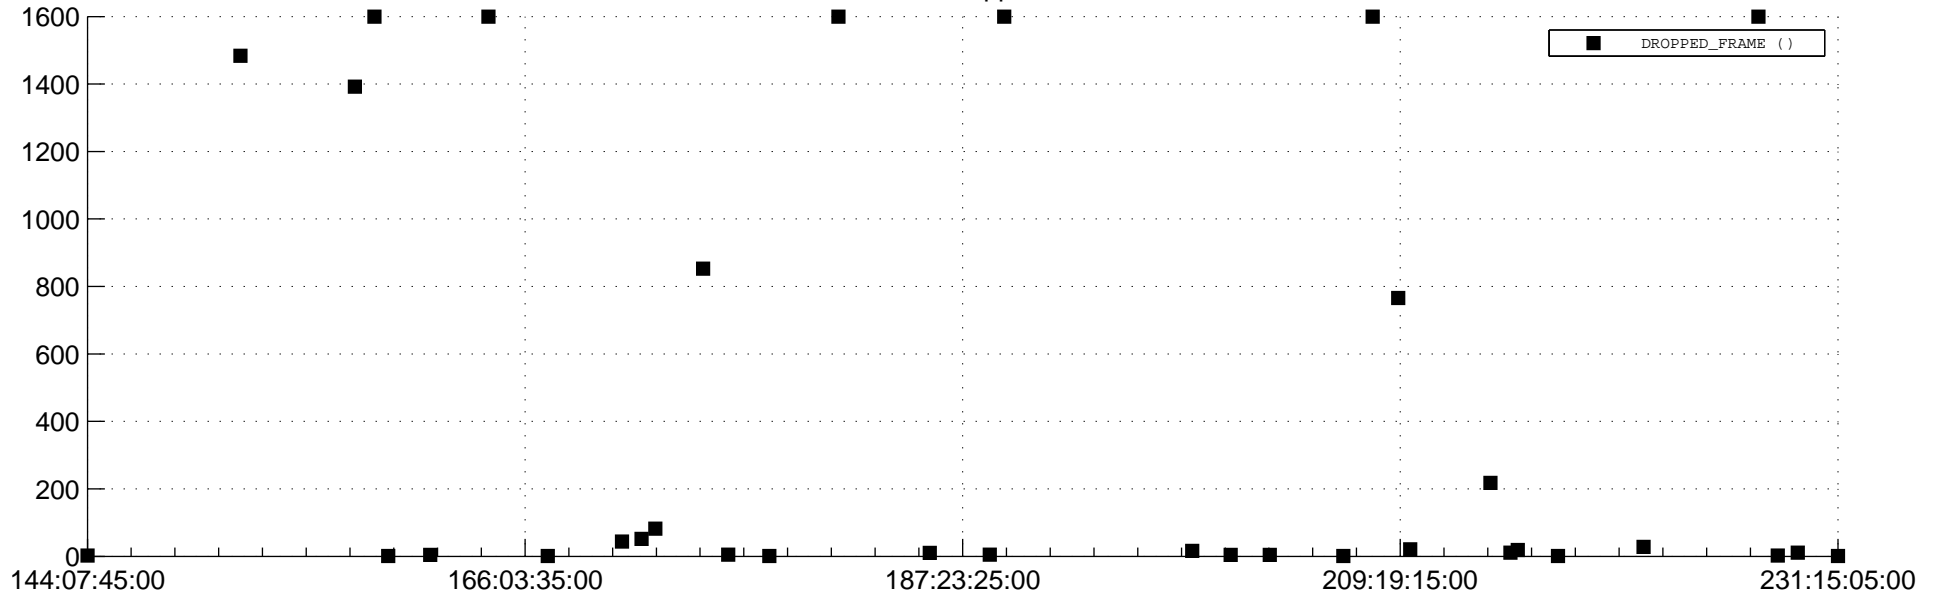

STEREO BEHIND Downlink Performance 2014:233

Number_of_Dropped_Frame

DSS_Station