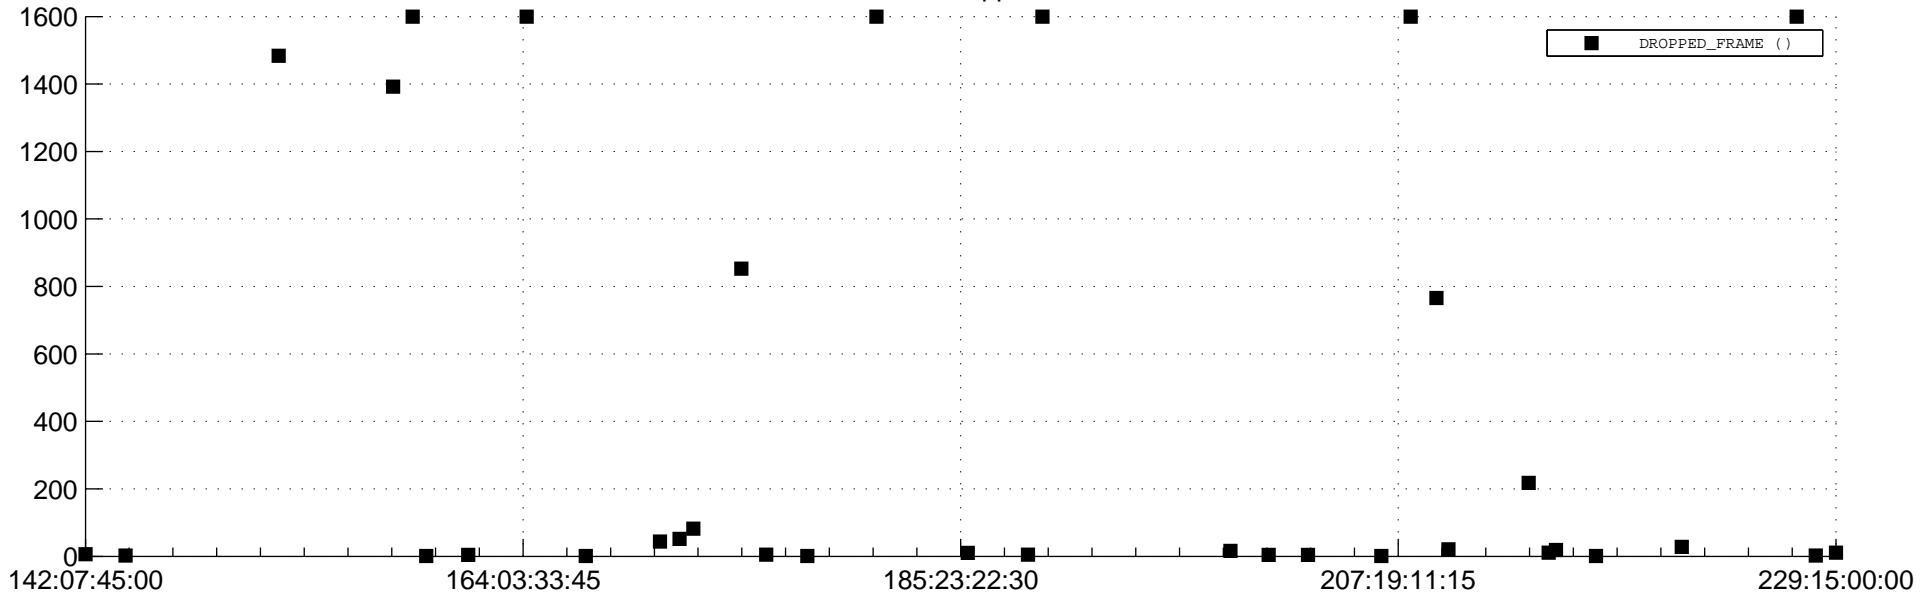

STEREO BEHIND Downlink Performance 2014:230

Number_of_Dropped_Frame

DSS_Station