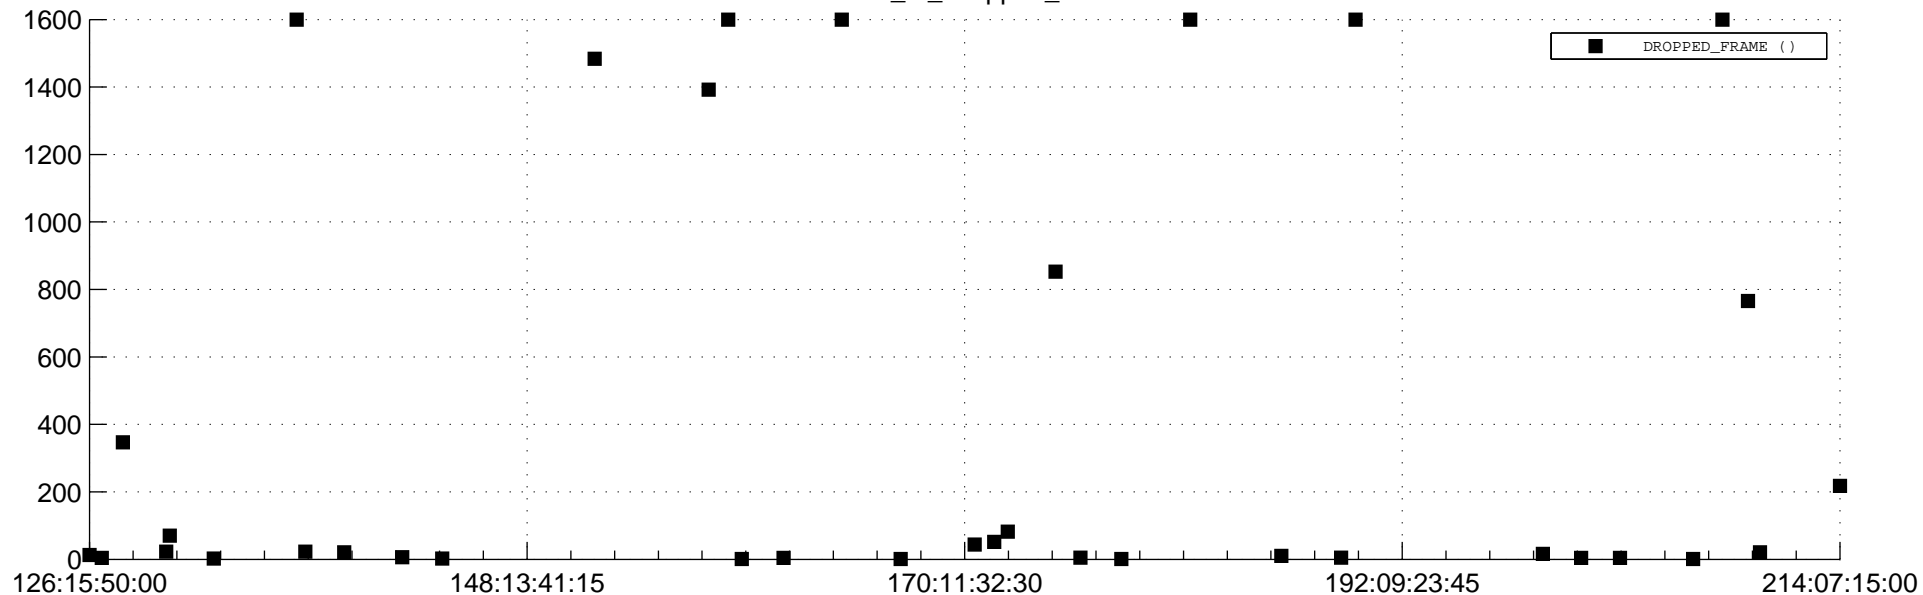

STEREO BEHIND Downlink Performance 2014:215

Number_of_Dropped_Frame

DSS_Station