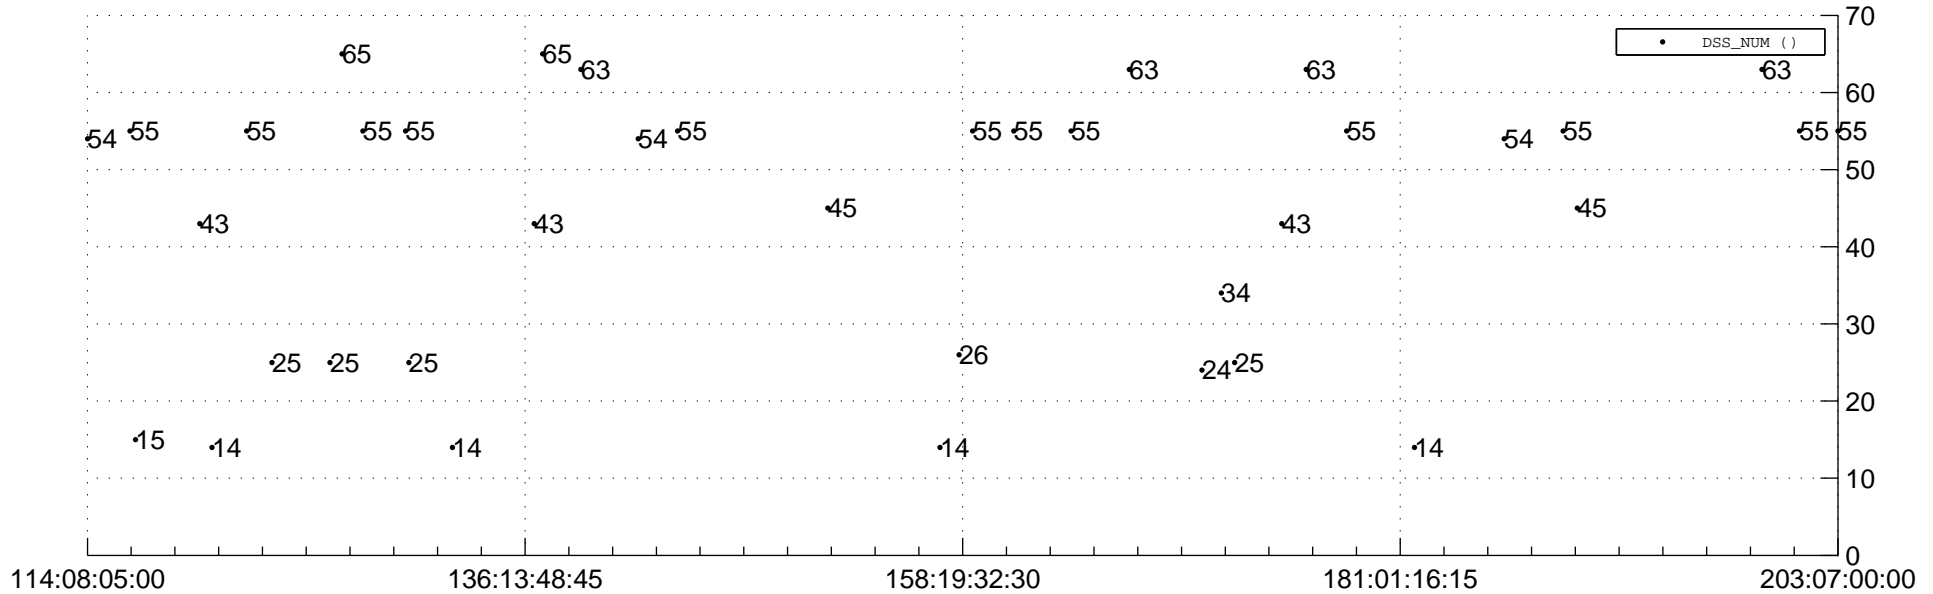

STEREO BEHIND Downlink Performance 2014:204

Number_of_Dropped_Frame

DSS_Station

Spacecraft Time (2014:114:08:05:00.000 –2014:203:07:00:00.000)