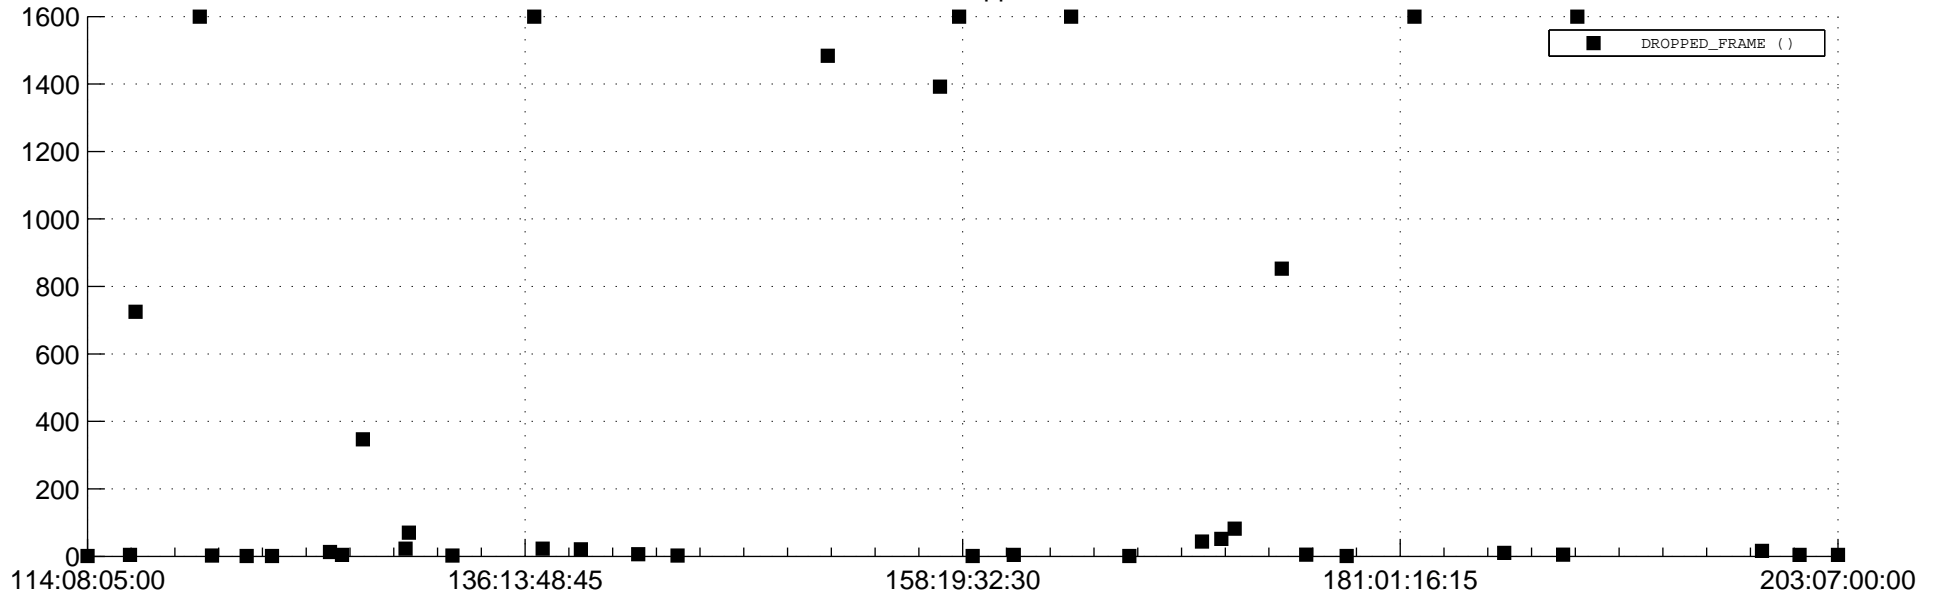

STEREO BEHIND Downlink Performance 2014:204

Number_of_Dropped_Frame

DSS_Station

Spacecraft Time (2014:114:08:05:00.000 –2014:203:07:00:00.000)