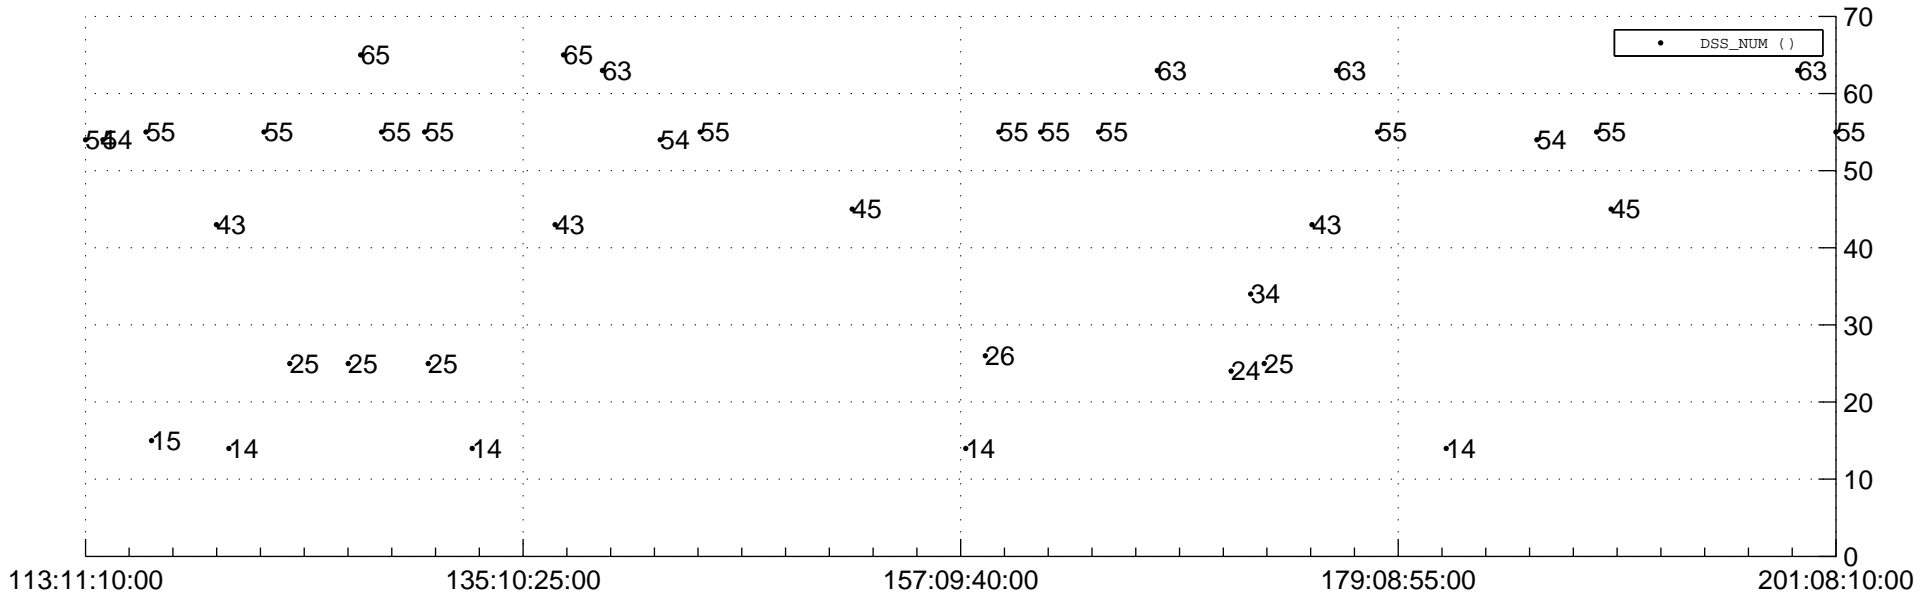

STEREO BEHIND Downlink Performance 2014:202

Number_of_Dropped_Frame

DSS_Station

Spacecraft Time (2014:113:11:10:00.000 -2014:201:08:10:00.000)

/disks/d81/project/stereo/mops/assessment/behind/automation/output/engdump/yesterdaily/behind_dp_2014_202.csv