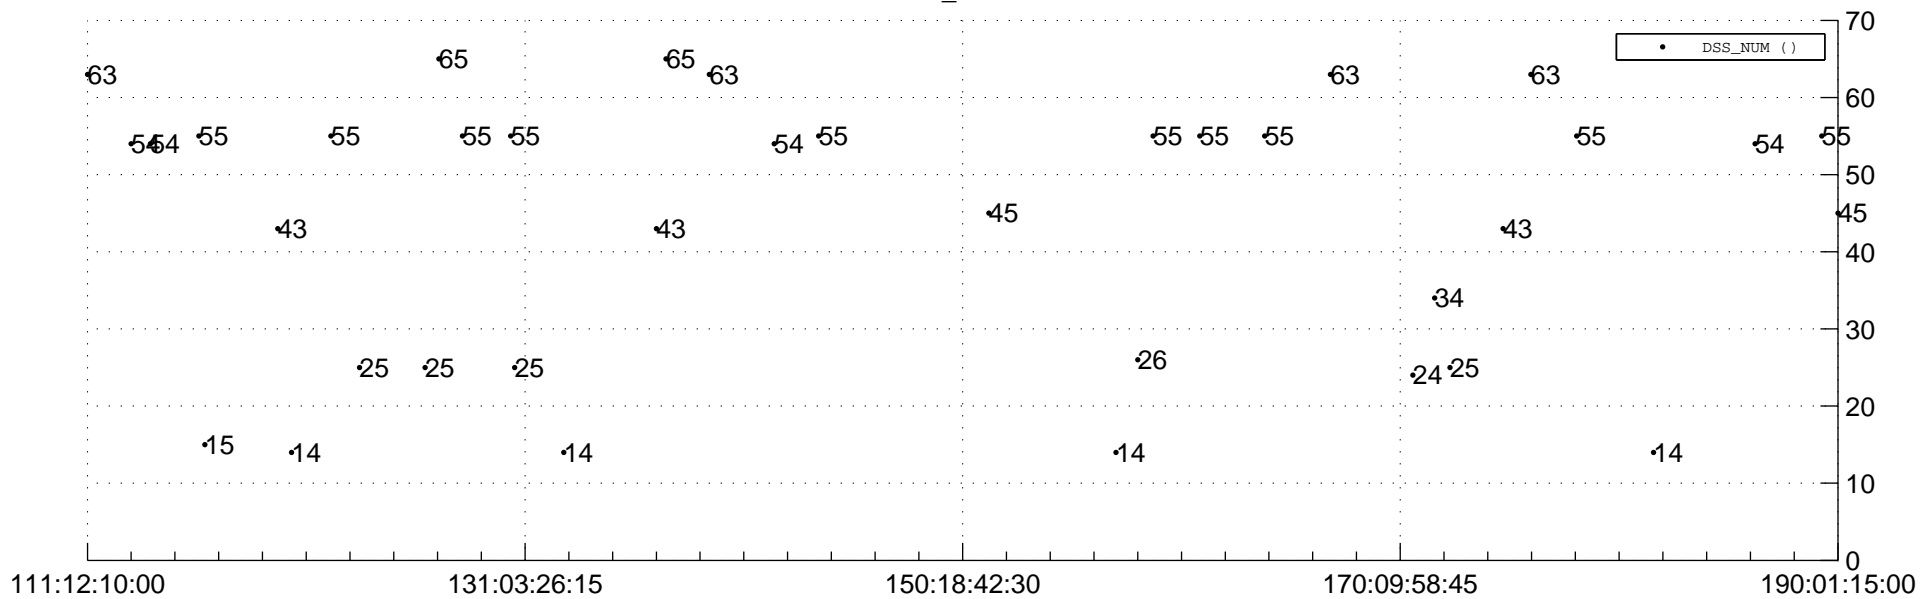

STEREO BEHIND Downlink Performance 2014:193

Number_of_Dropped_Frame

DSS_Station

Spacecraft Time (2014:111:12:10:00.000 -2014:190:01:15:00.000)

/disks/d81/project/stereo/mops/assessment/behind/automation/output/engdump/yesterday/behind_dp_2014_193.csv