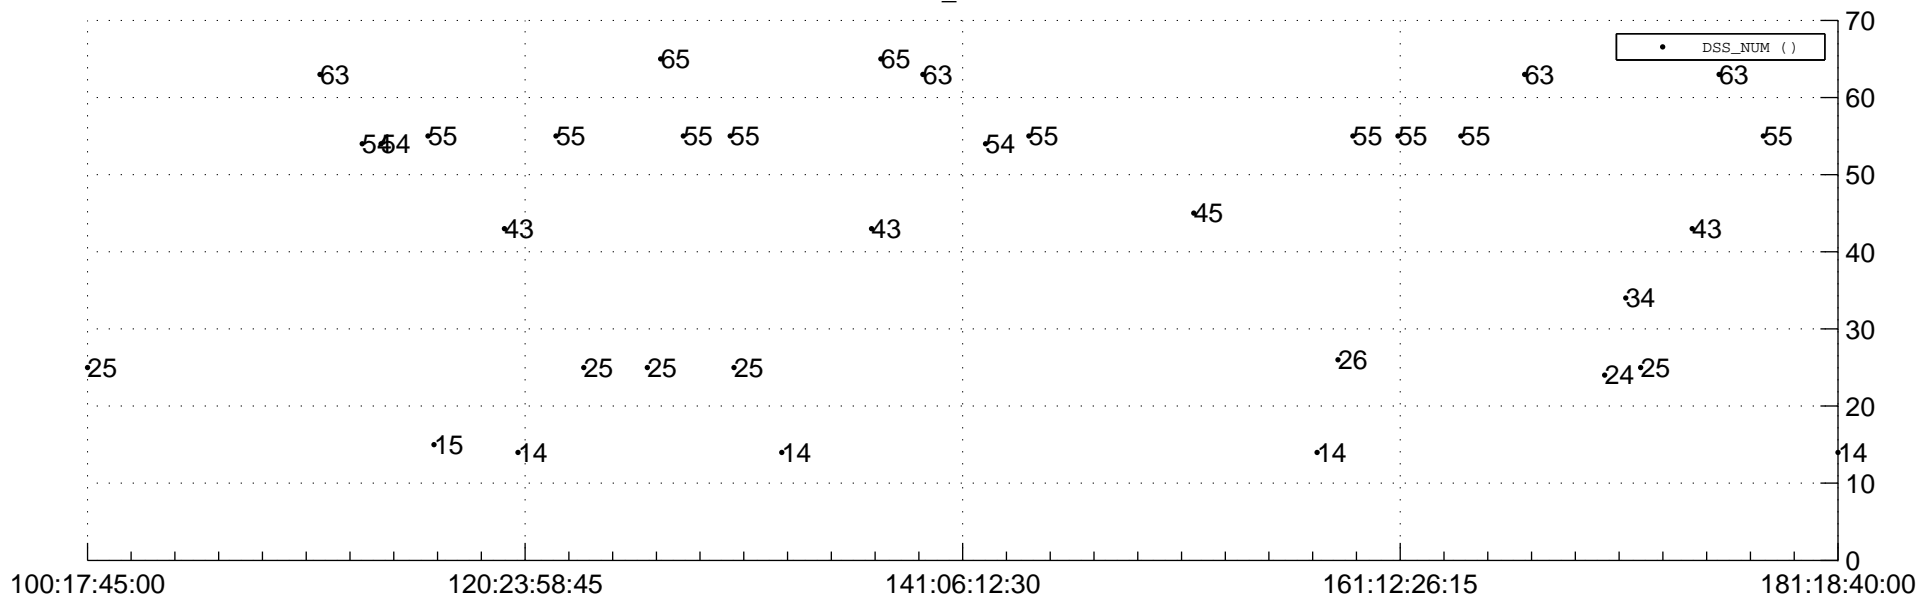

# STEREO BEHIND Downlink Performance 2014:184

## Number\_of\_Dropped\_Frame

## DSS\_Station

Spacecraft Time (2014:100:17:45:00.000 –2014:181:18:40:00.000)

/disks/d81/project/stereo/mops/assessment/behind/automation/output/engdump/yesterday/behind\_dp\_2014\_184.csv

Date Created:07/03/2014 09:10:29 AM