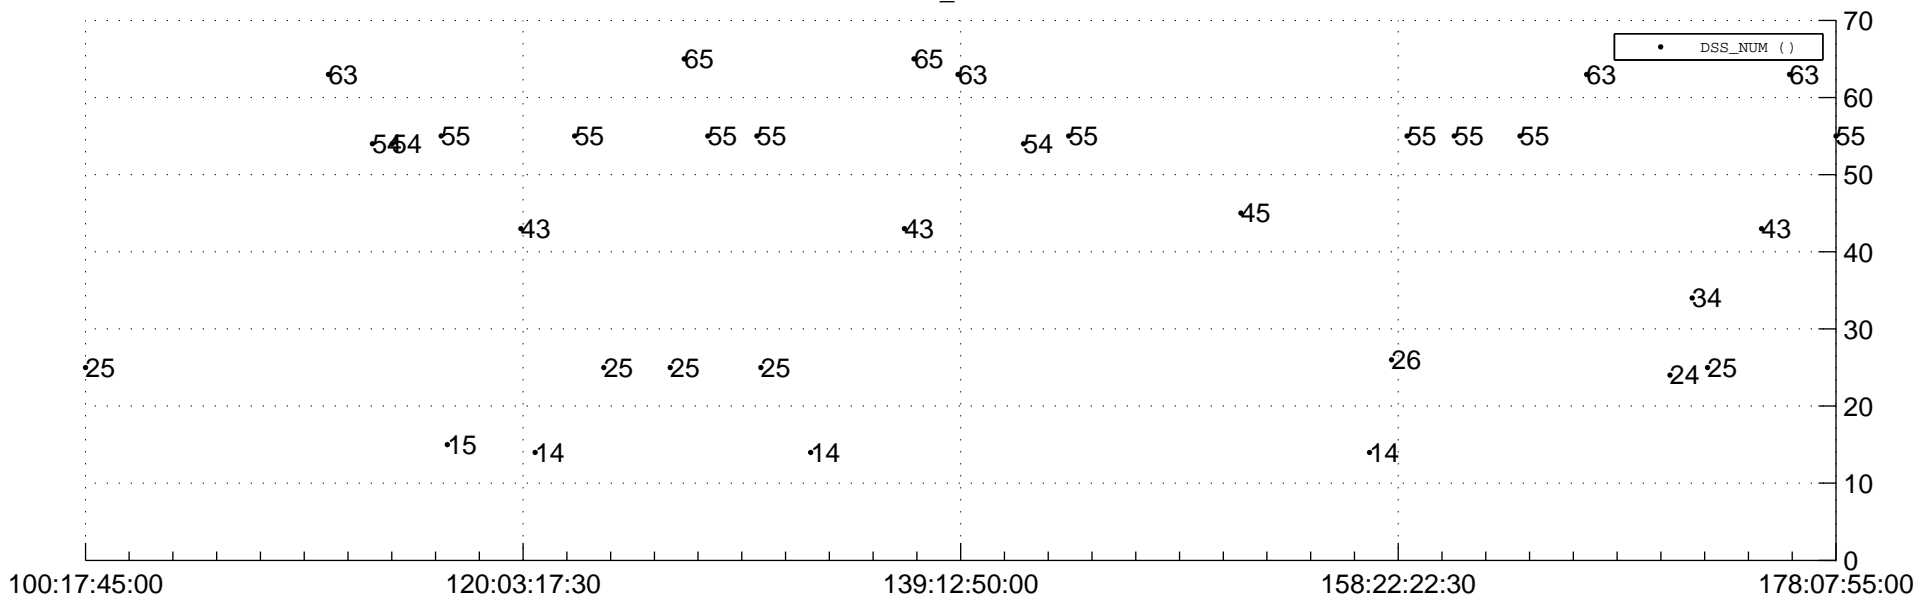

STEREO BEHIND Downlink Performance 2014:179

Number_of_Dropped_Frame

DSS_Station

Spacecraft Time (2014:100:17:45:00.000 -2014:178:07:55:00.000)

/disks/d81/project/stereo/mops/assessment/behind/automation/output/engdump/yesterday/behind_dp_2014_179.csv