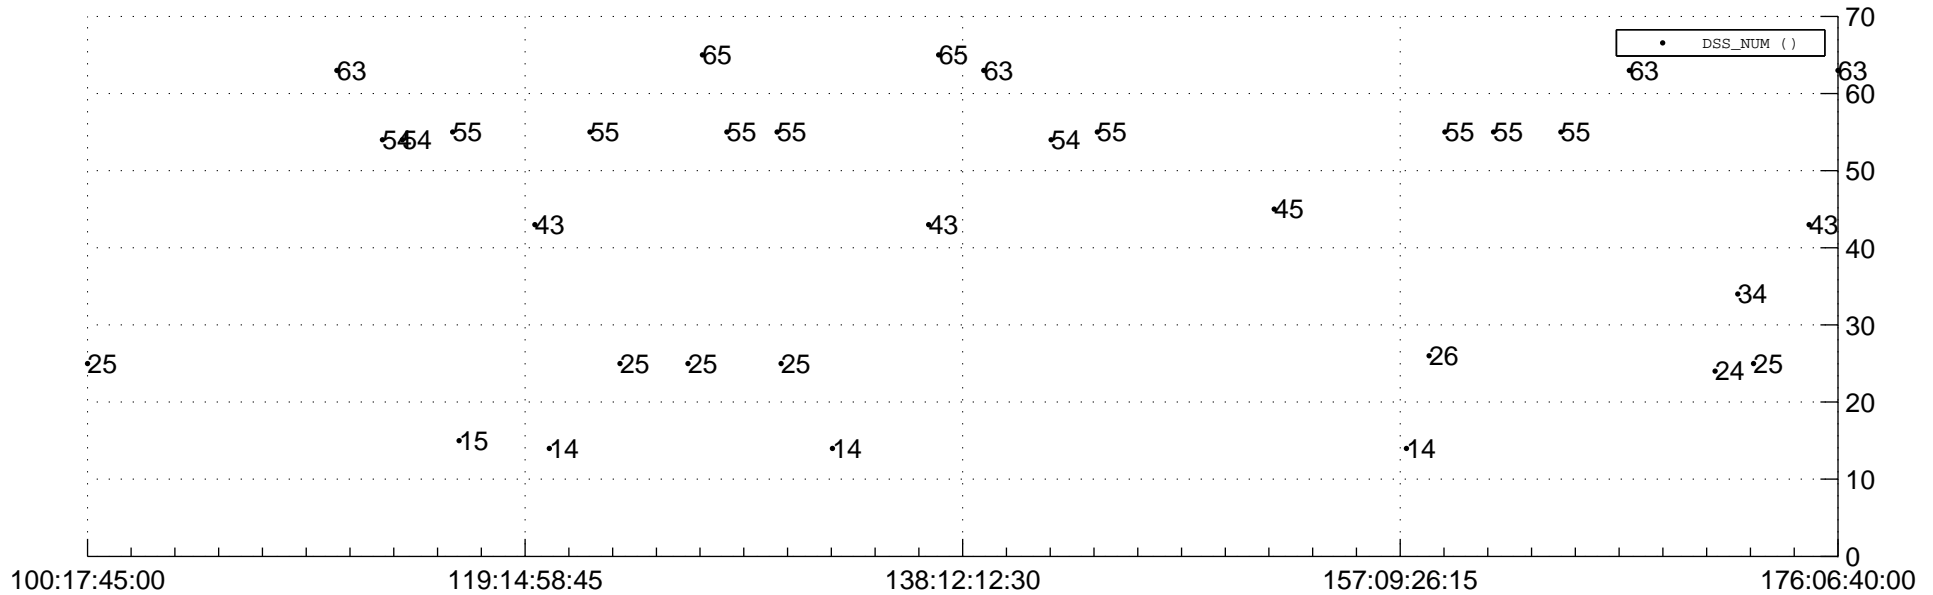

# STEREO BEHIND Downlink Performance 2014:177

## Number\_of\_Dropped\_Frame

## DSS\_Station

Spacecraft Time (2014:100:17:45:00.000 -2014:176:06:40:00.000)

/disks/d81/project/stereo/mops/assessment/behind/automation/output/engdump/yesterday/behind\_dp\_2014\_177.csv

Date Created:06/26/2014 09:26:29 AM