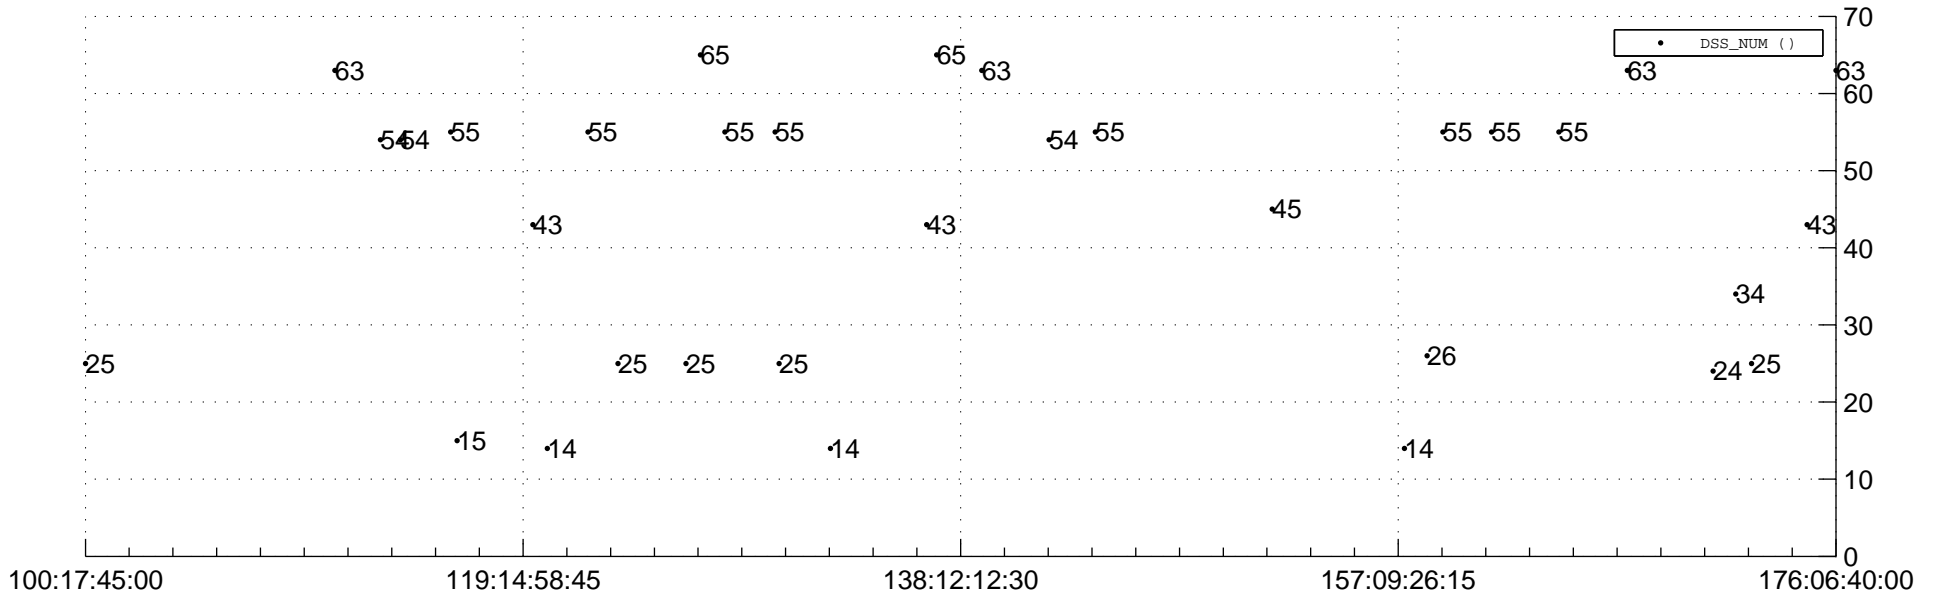

STEREO BEHIND Downlink Performance 2014:176

Number_of_Dropped_Frame

DSS_Station

Spacecraft Time (2014:100:17:45:00.000 -2014:176:06:40:00.000)

/disks/d81/project/stereo/mops/assessment/behind/automation/output/engdump/yesterday/behind_dp_2014_176.csv