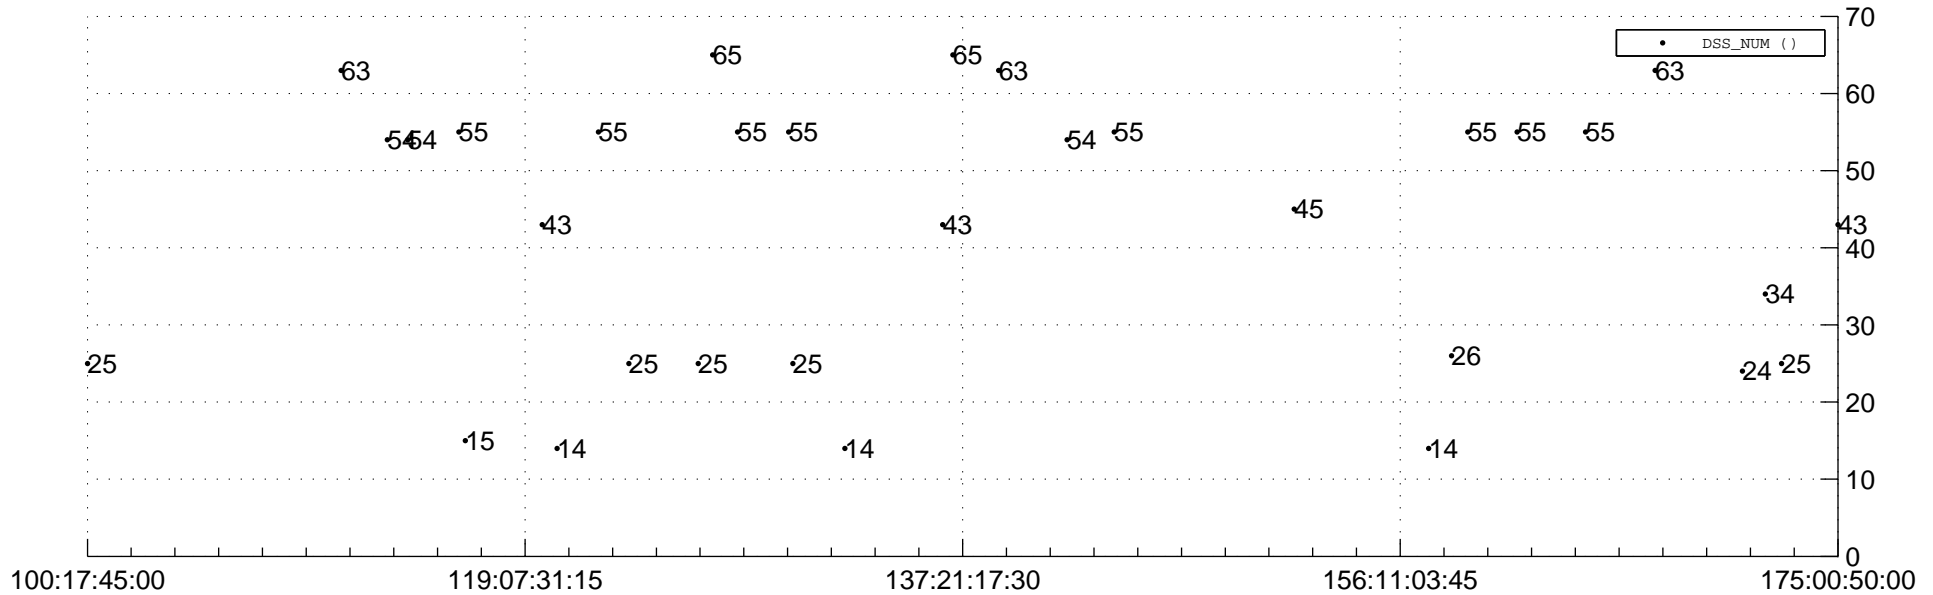

STEREO BEHIND Downlink Performance 2014:175

Number_of_Dropped_Frame

DSS_Station

Spacecraft Time (2014:100:17:45:00.000 -2014:175:00:50:00.000)

/disks/d81/project/stereo/mops/assessment/behind/automation/output/engdump/yesterday/behind_dp_2014_175.csv