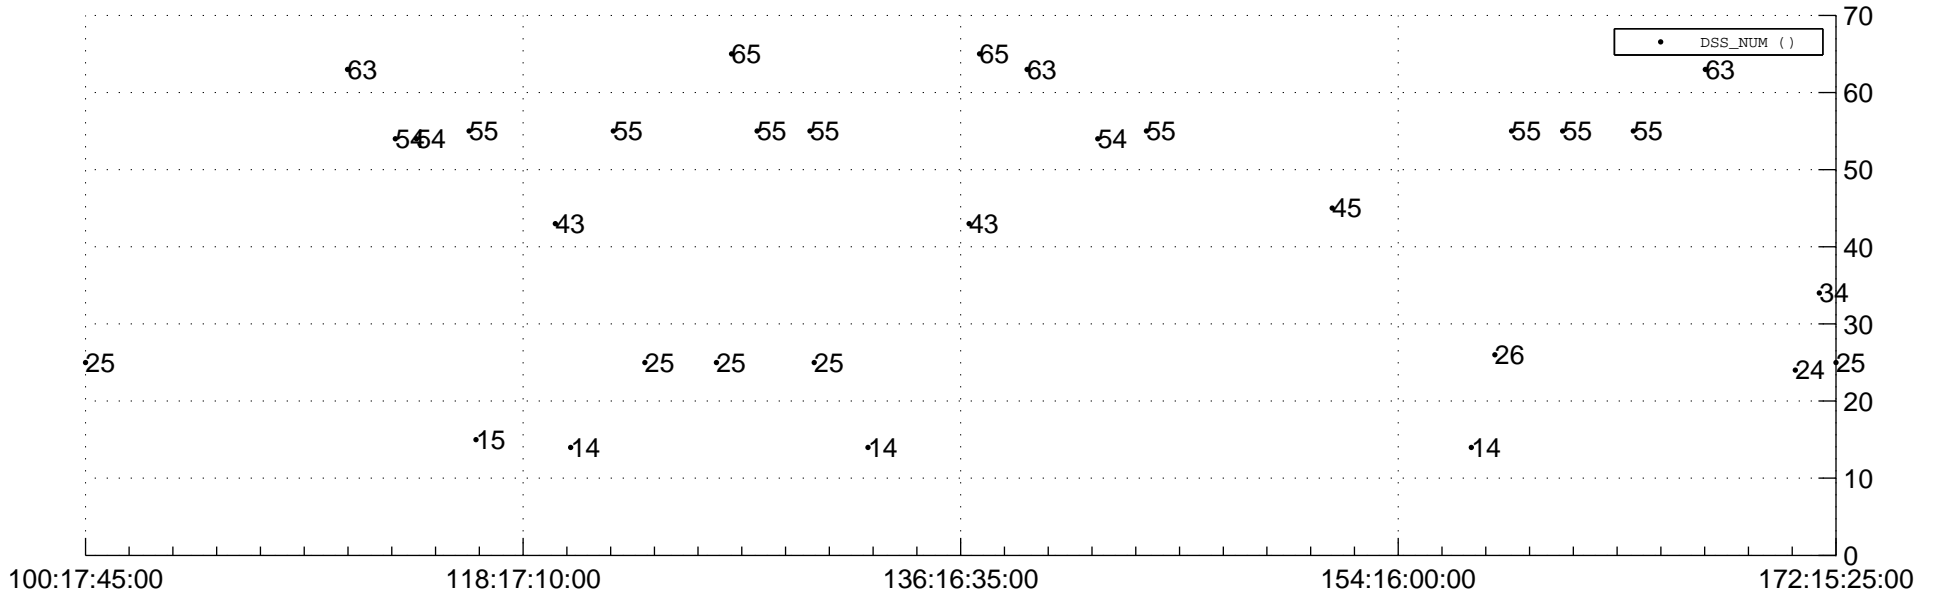

STEREO BEHIND Downlink Performance 2014:174

Number_of_Dropped_Frame

DSS_Station

Spacecraft Time (2014:100:17:45:00.000 -2014:172:15:25:00.000)

/disks/d81/project/stereo/mops/assessment/behind/automation/output/engdump/yesterday/behind_dp_2014_174.csv