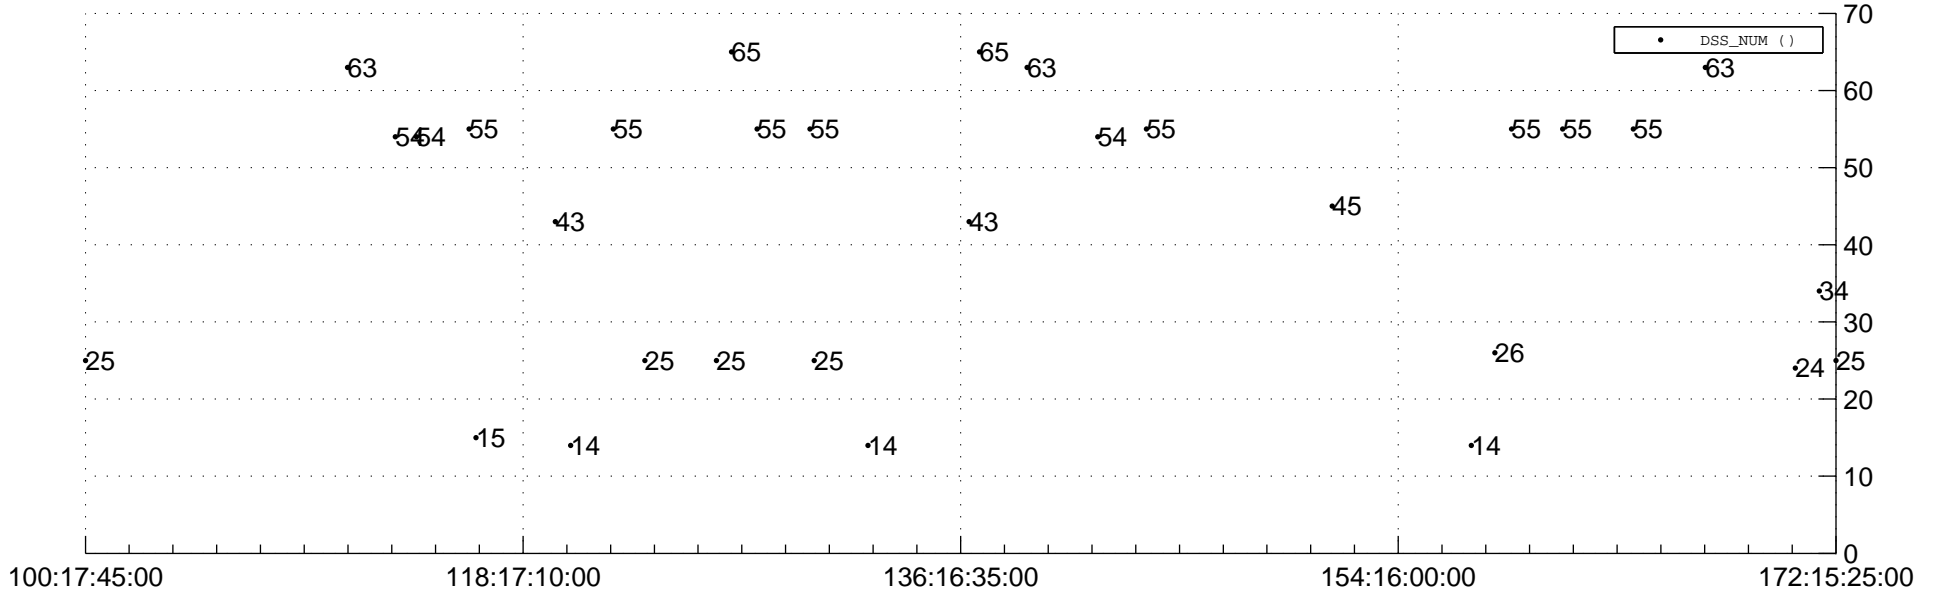

STEREO BEHIND Downlink Performance 2014:173

Number_of_Dropped_Frame

DSS_Station

Spacecraft Time (2014:100:17:45:00.000 -2014:172:15:25:00.000)

/disks/d81/project/stereo/mops/assessment/behind/automation/output/engdump/yesterdaily/behind_dp_2014_173.csv