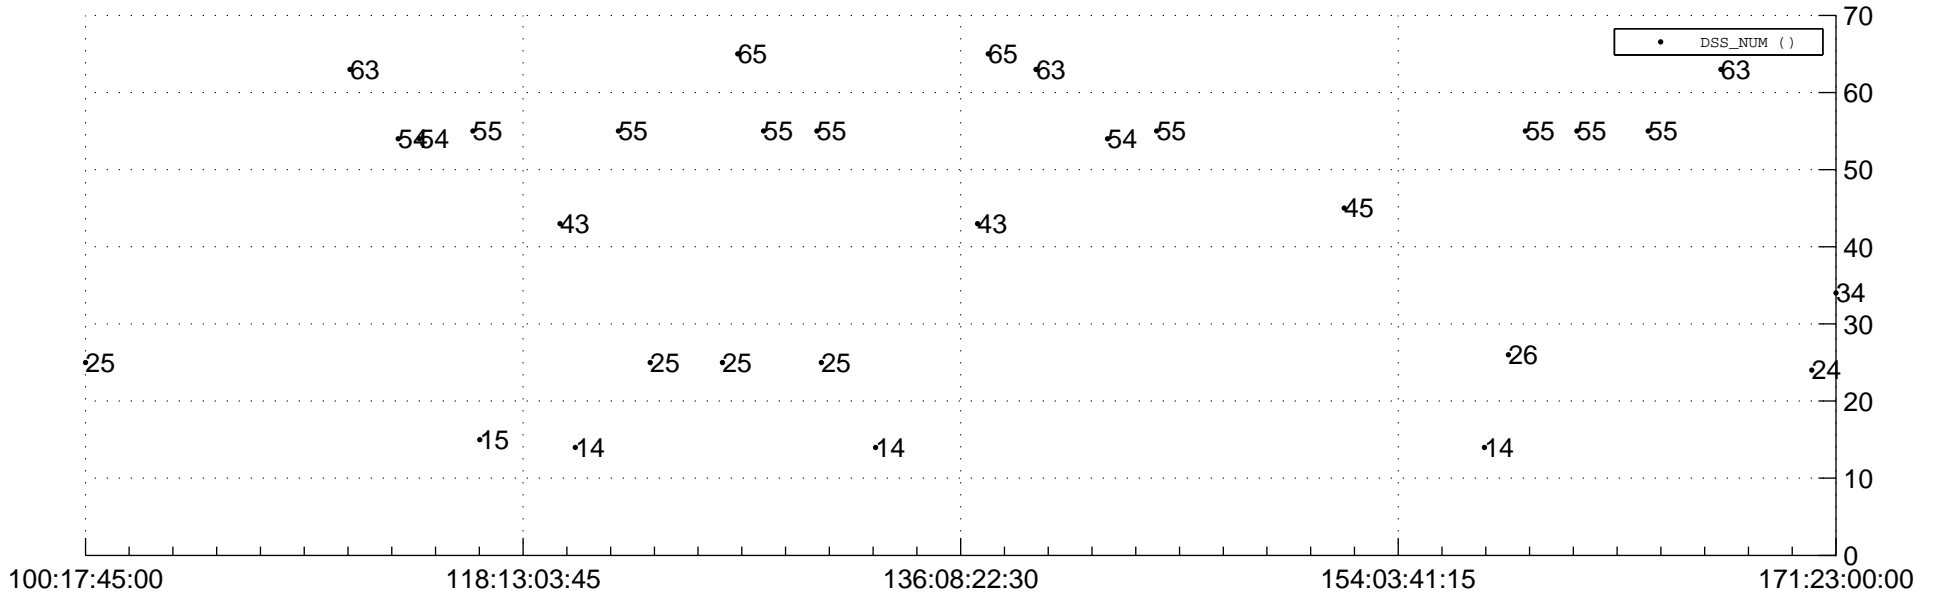

# STEREO BEHIND Downlink Performance 2014:172

## Number\_of\_Dropped\_Frame

## DSS\_Station

Spacecraft Time (2014:100:17:45:00.000 -2014:171:23:00:00.000)

/disks/d81/project/stereo/mops/assessment/behind/automation/output/engdump/yesterdaily/behind\_dp\_2014\_172.csv

Date Created:06/21/2014 08:57:36 AM