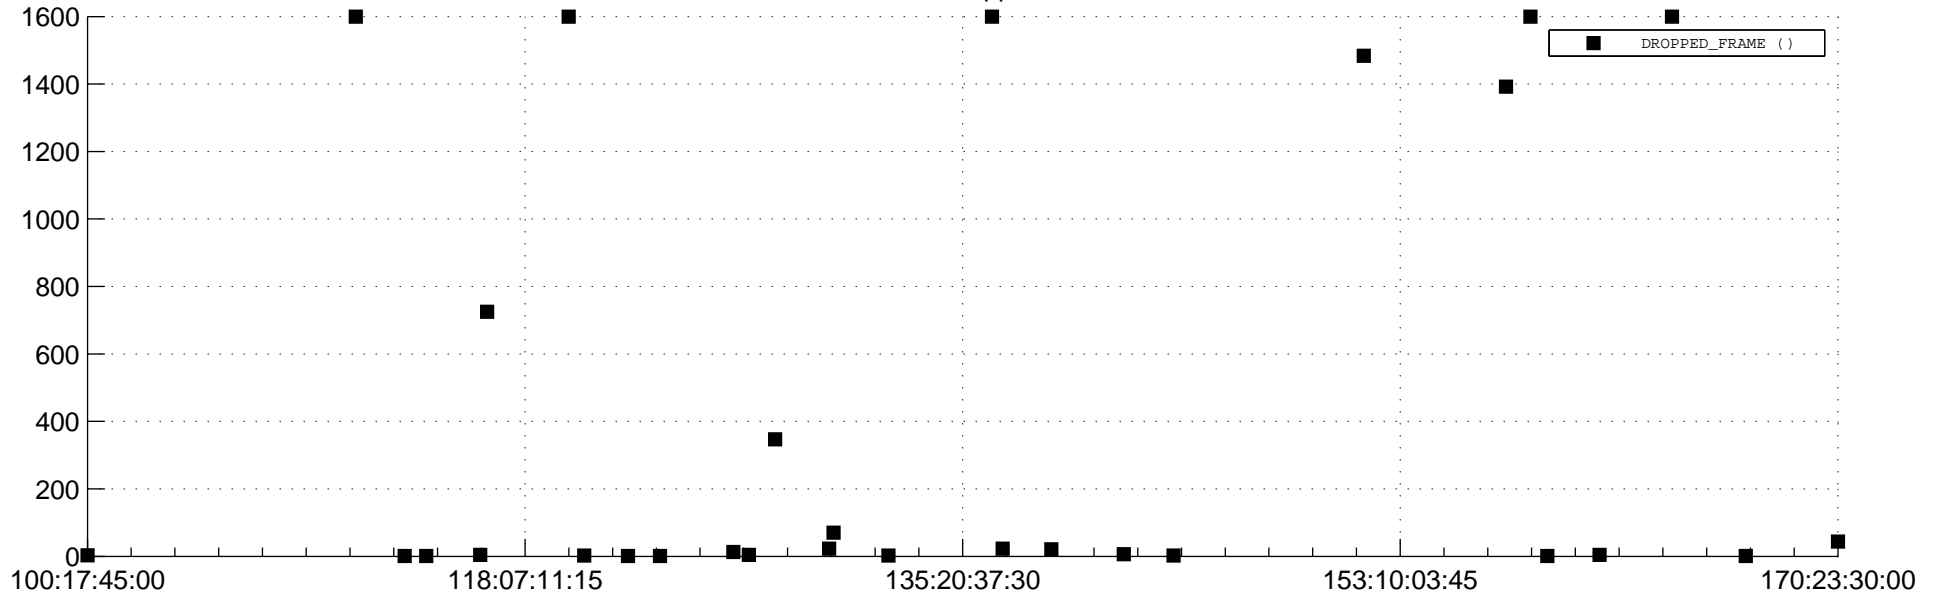

STEREO BEHIND Downlink Performance 2014:171

Number_of_Dropped_Frame

DSS_Station