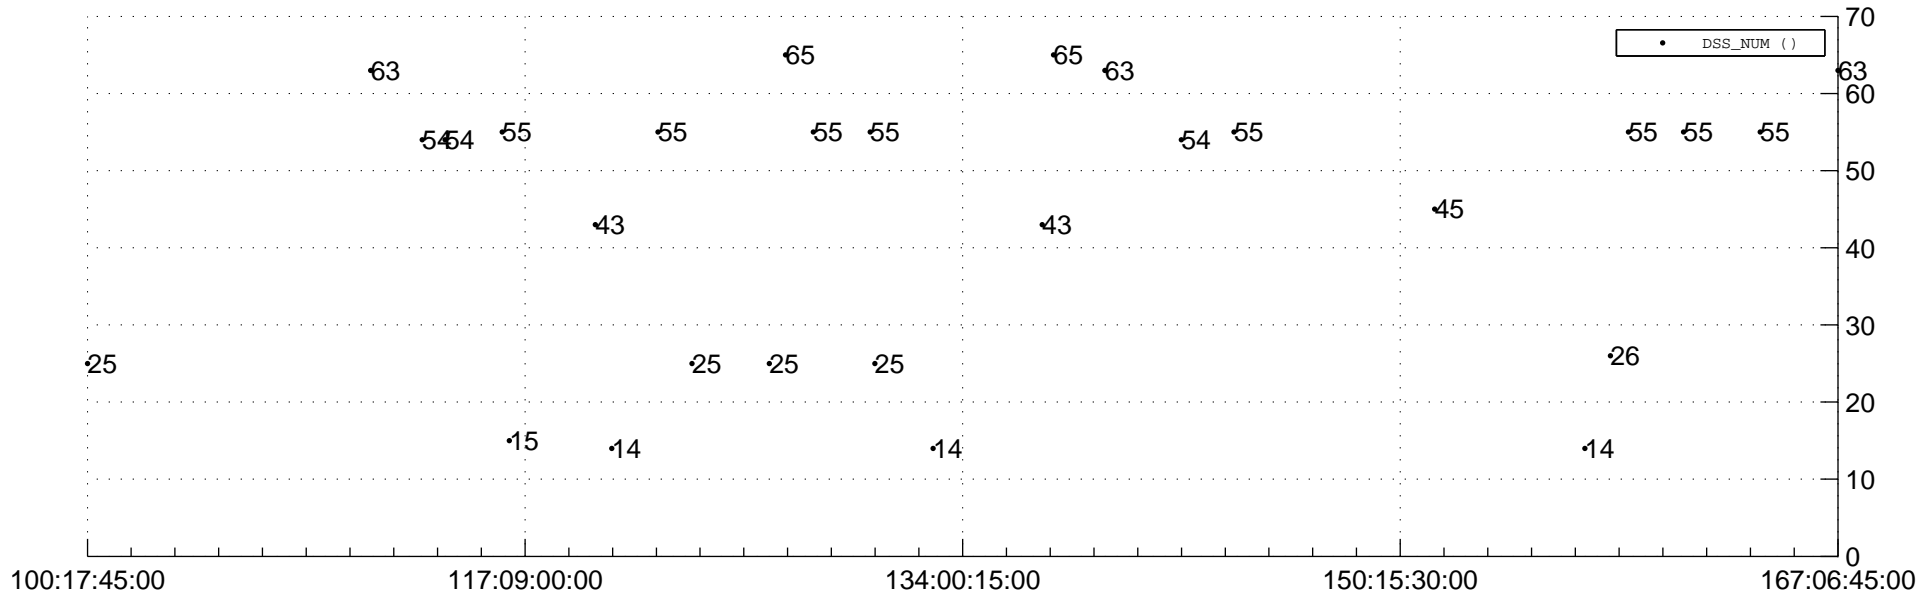

STEREO BEHIND Downlink Performance 2014:170

Number_of_Dropped_Frame

DSS_Station

Spacecraft Time (2014:100:17:45:00.000 -2014:167:06:45:00.000)

/disks/d81/project/stereo/mops/assessment/behind/automation/output/engdump/yesterdaily/behind_dp_2014_170.csv