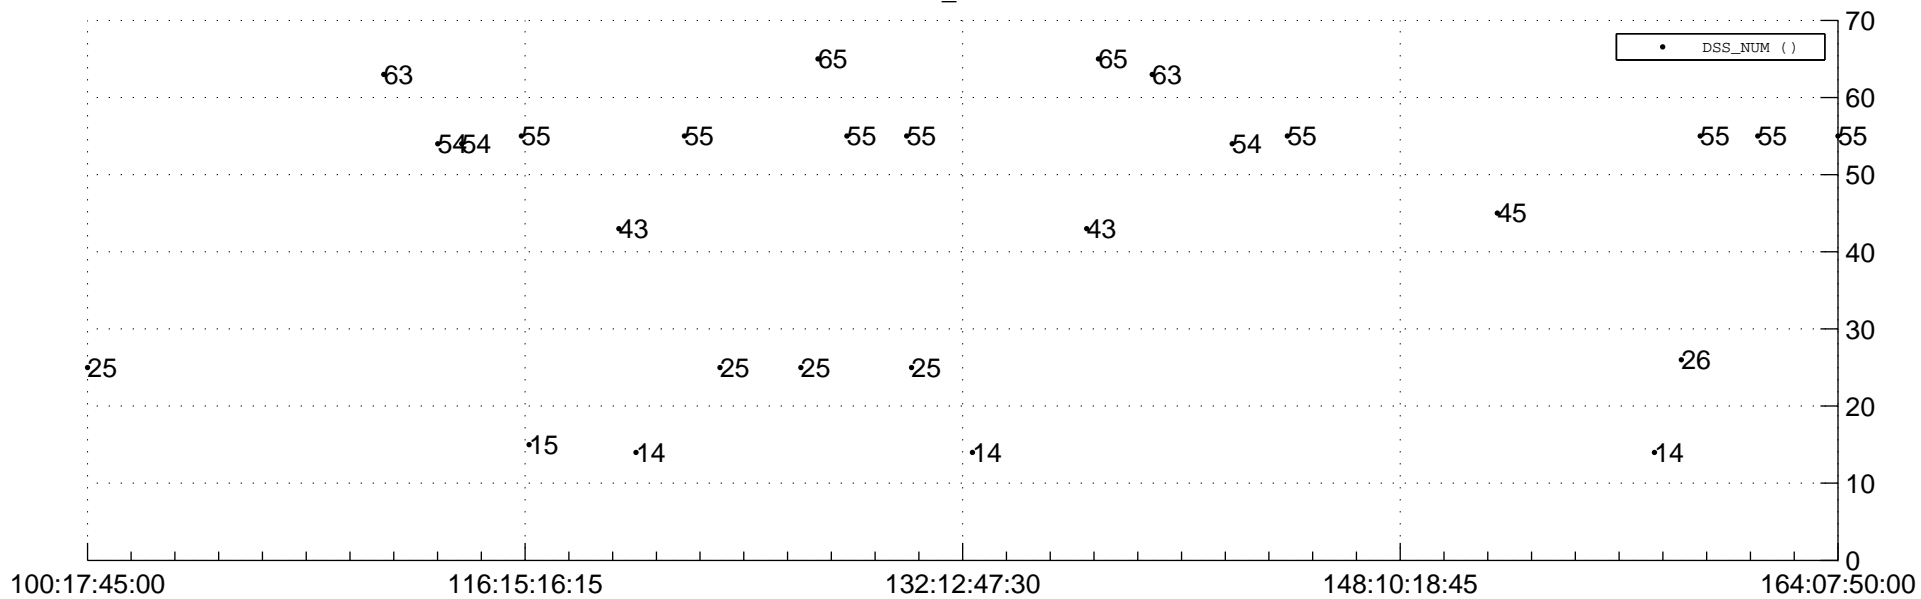

STEREO BEHIND Downlink Performance 2014:166

Number_of_Dropped_Frame

DSS_Station

Spacecraft Time (2014:100:17:45:00.000 -2014:164:07:50:00.000)

/disks/d81/project/stereo/mops/assessment/behind/automation/output/engdump/yesterdaily/behind_dp_2014_166.csv