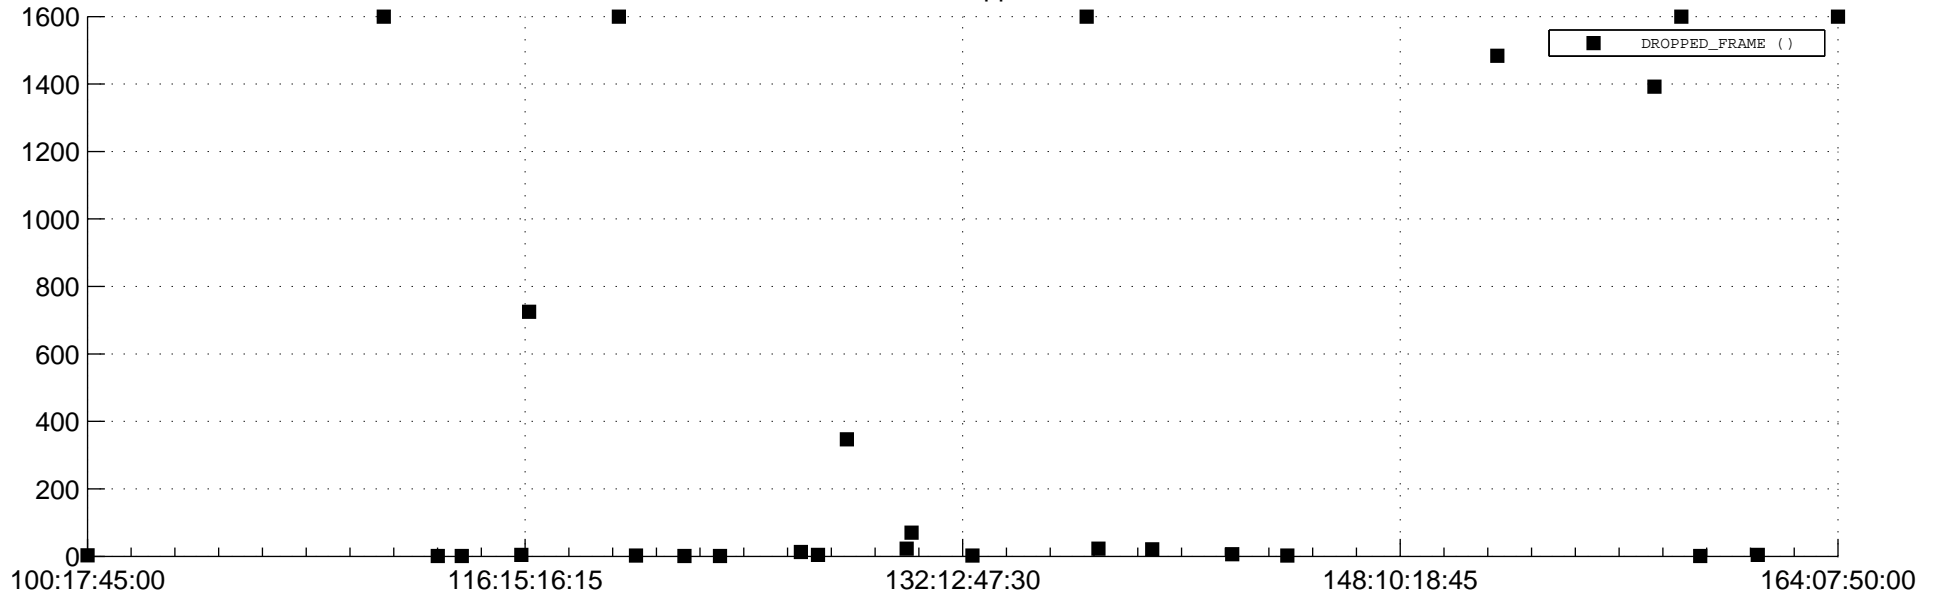

STEREO BEHIND Downlink Performance 2014:165

Number_of_Dropped_Frame

DSS_Station