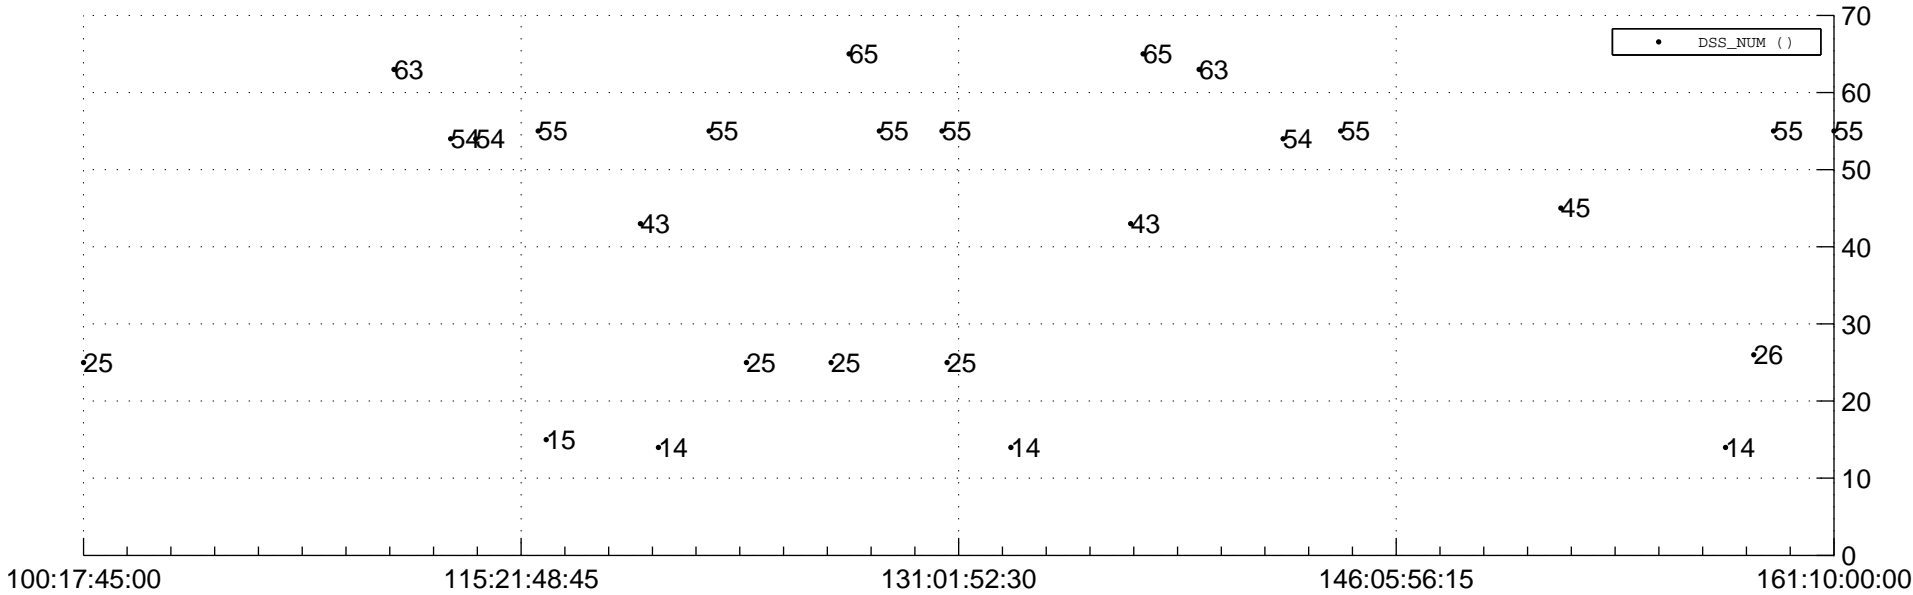

STEREO BEHIND Downlink Performance 2014:162

Number_of_Dropped_Frame

DSS_Station

Spacecraft Time (2014:100:17:45:00.000 –2014:161:10:00:00.000)