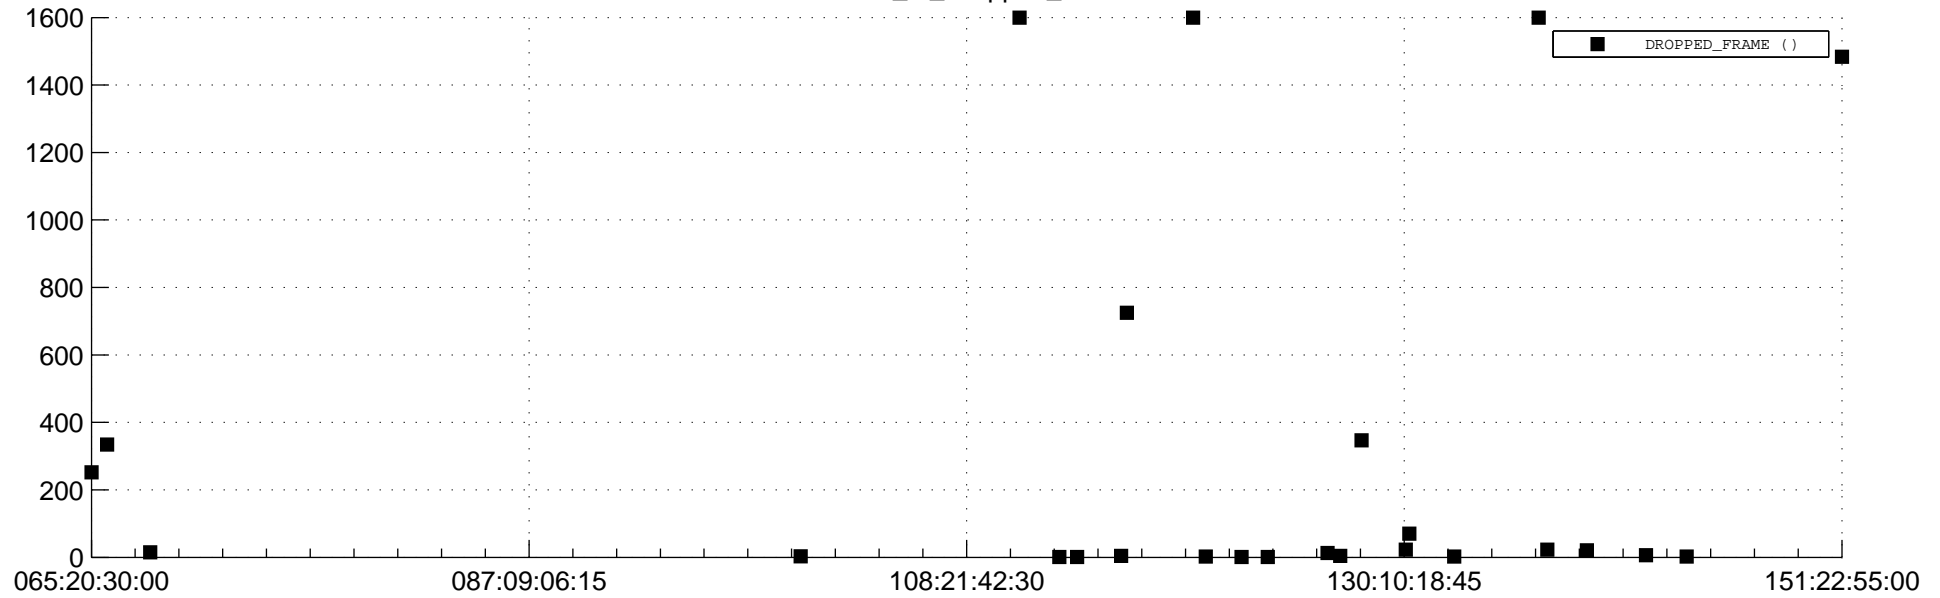

STEREO BEHIND Downlink Performance 2014:155

Number_of_Dropped_Frame

DSS_Station