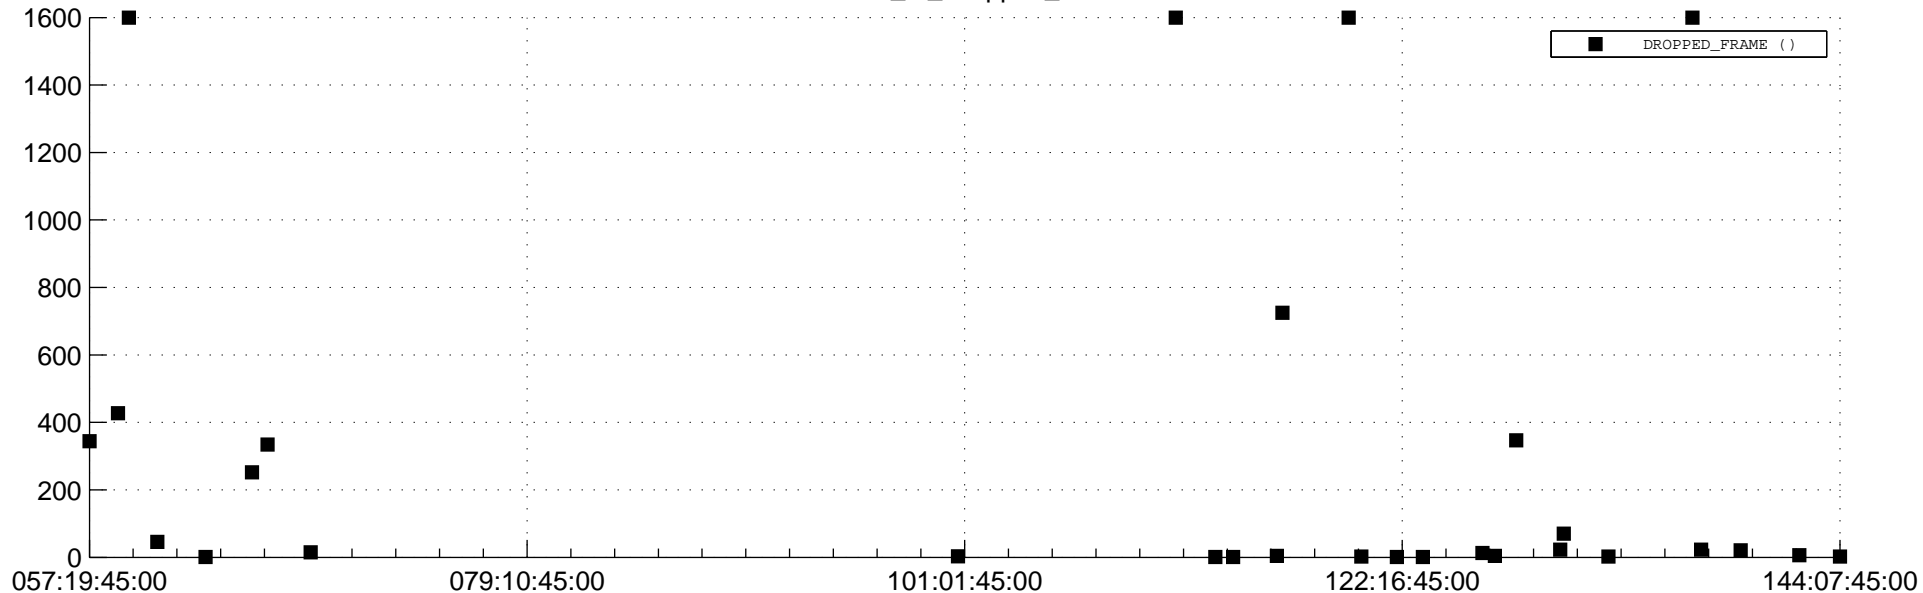

STEREO BEHIND Downlink Performance 2014:148

Number_of_Dropped_Frame

DSS_Station

Spacecraft Time (2014:057:19:45:00.000 -2014:144:07:45:00.000)

/disks/d81/project/stereo/mops/assessment/behind/automation/output/engdump/yesterday/behind_dp_2014_148.csv