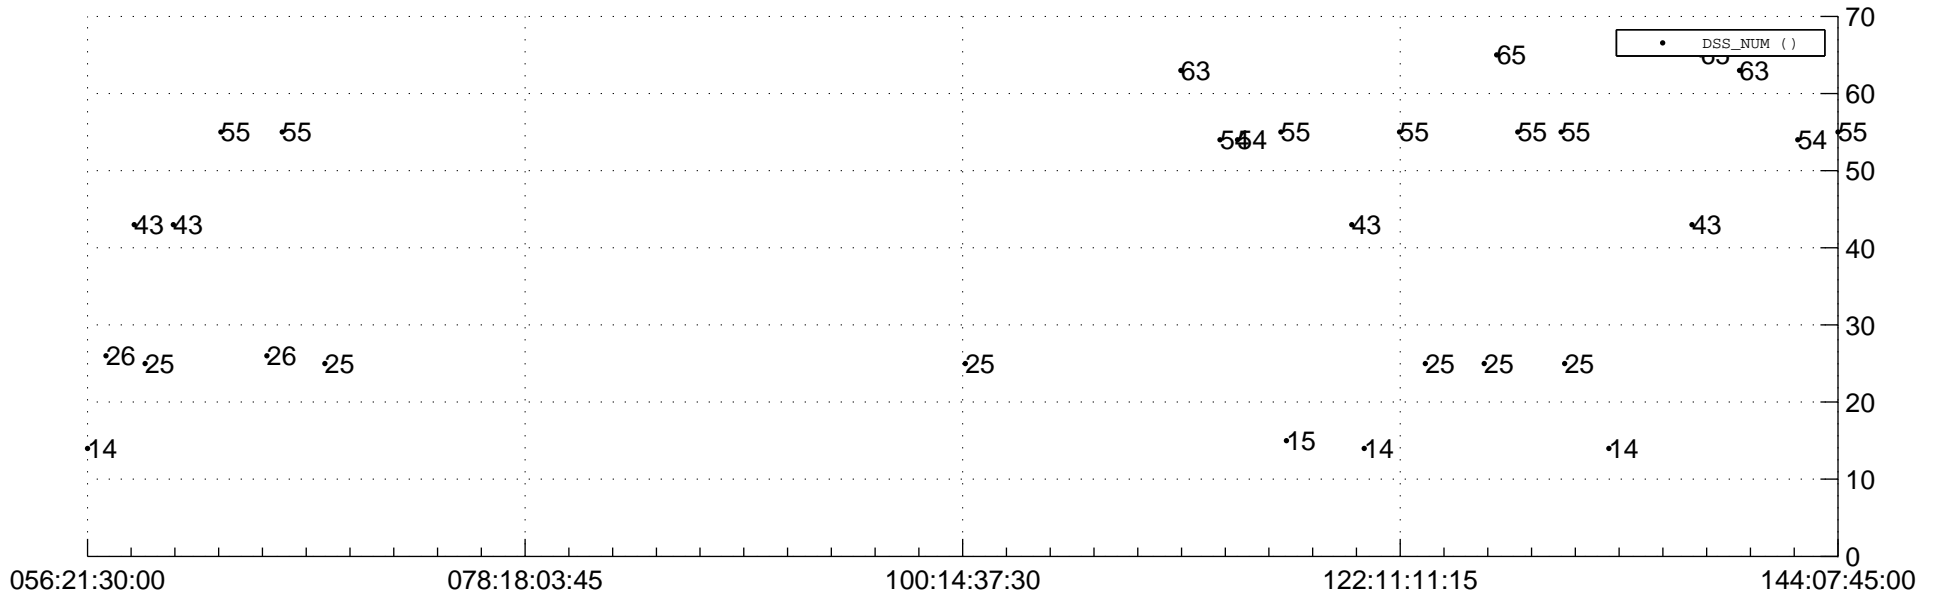

STEREO BEHIND Downlink Performance 2014:147

Number_of_Dropped_Frame

DSS_Station

Spacecraft Time (2014:056:21:30:00.000 -2014:144:07:45:00.000)

/disks/d81/project/stereo/mops/assessment/behind/automation/output/engdump/yesterday/behind_dp_2014_147.csv