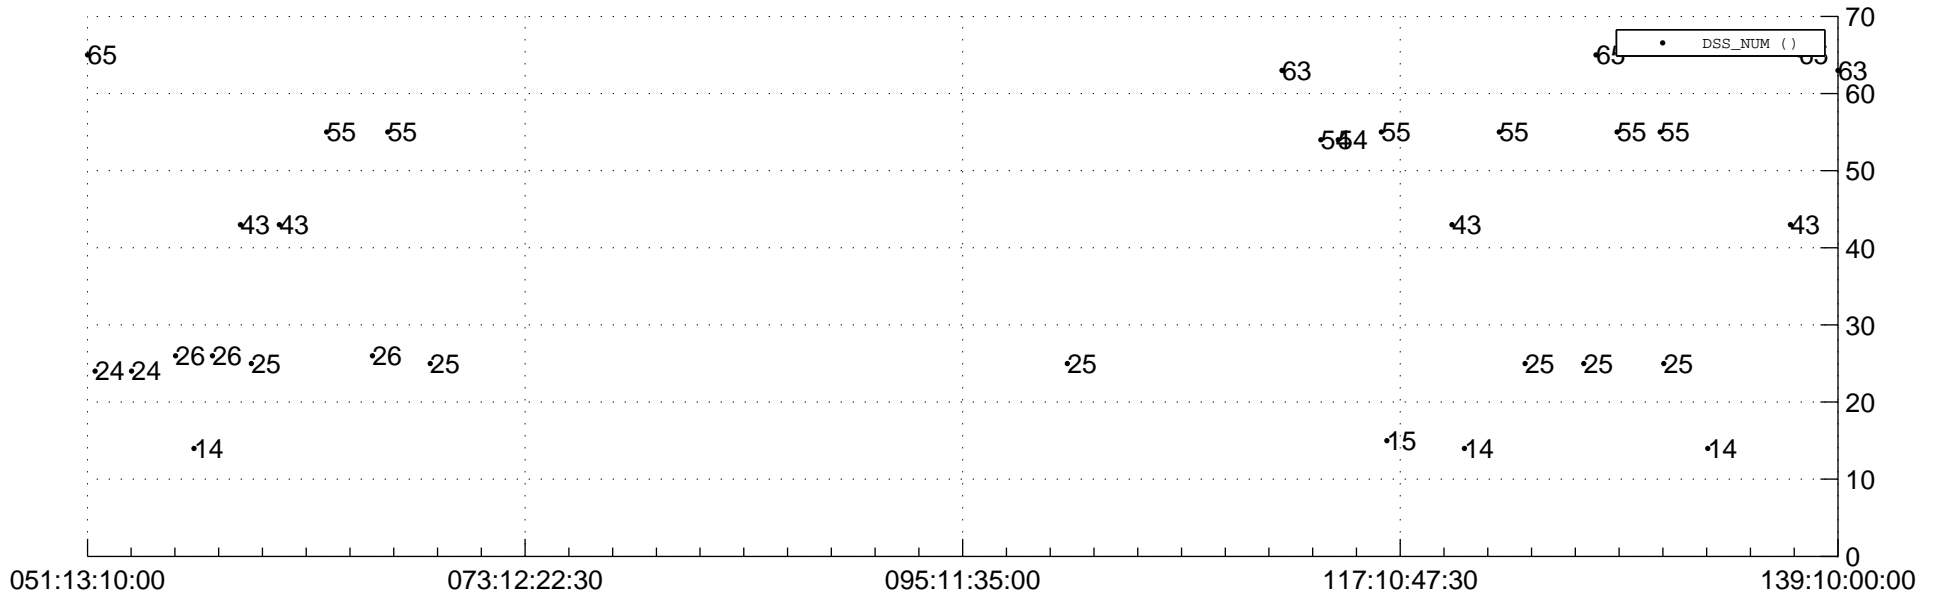

STEREO BEHIND Downlink Performance 2014:141

Number_of_Dropped_Frame

DSS_Station

Spacecraft Time (2014:051:13:10:00.000 -2014:139:10:00:00.000)

/disks/d81/project/stereo/mops/assessment/behind/automation/output/engdump/yesterday/behind_dp_2014_141.csv