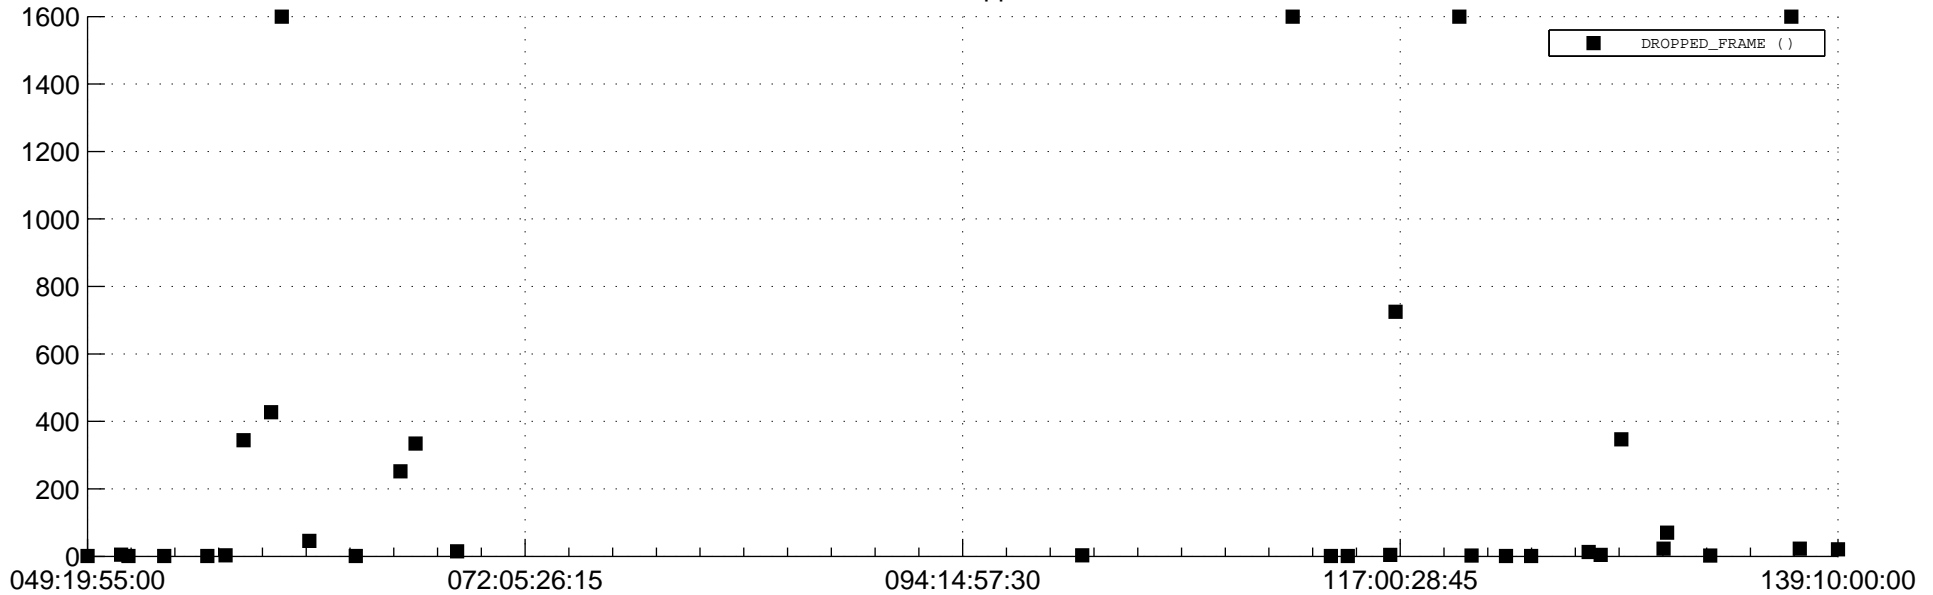

# STEREO BEHIND Downlink Performance 2014:140

## Number\_of\_Dropped\_Frame

## DSS\_Station

Spacecraft Time (2014:049:19:55:00.000 -2014:139:10:00:00.000)

/disks/d81/project/stereo/mops/assessment/behind/automation/output/engdump/yesterday/behind\_dp\_2014\_140.csv

Date Created:05/20/2014 12:50:52 PM