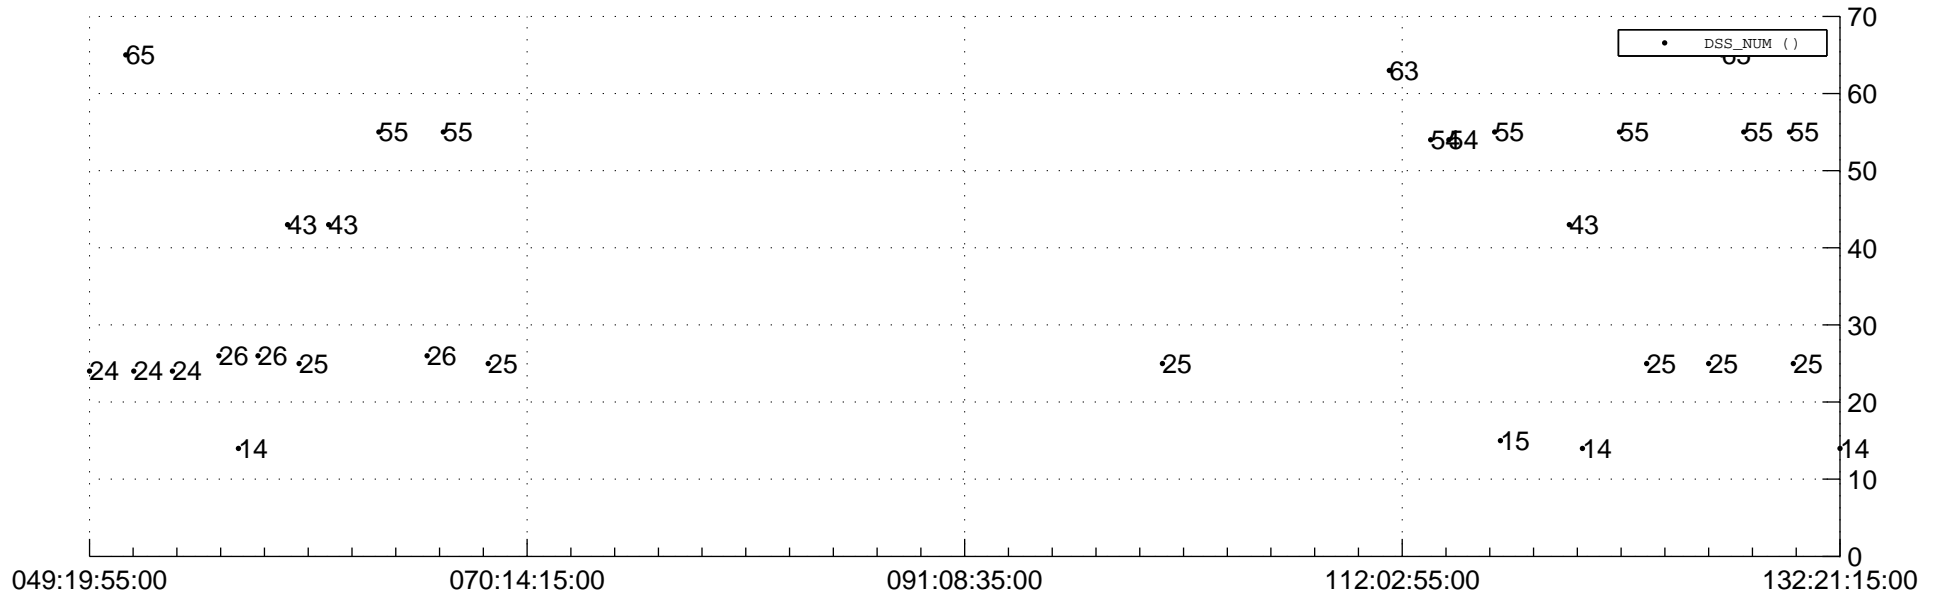

STEREO BEHIND Downlink Performance 2014:136

Number_of_Dropped_Frame

DSS_Station

Spacecraft Time (2014:049:19:55:00.000 -2014:132:21:15:00.000)

/disks/d81/project/stereo/mops/assessment/behind/automation/output/engdump/yesterday/behind_dp_2014_136.csv