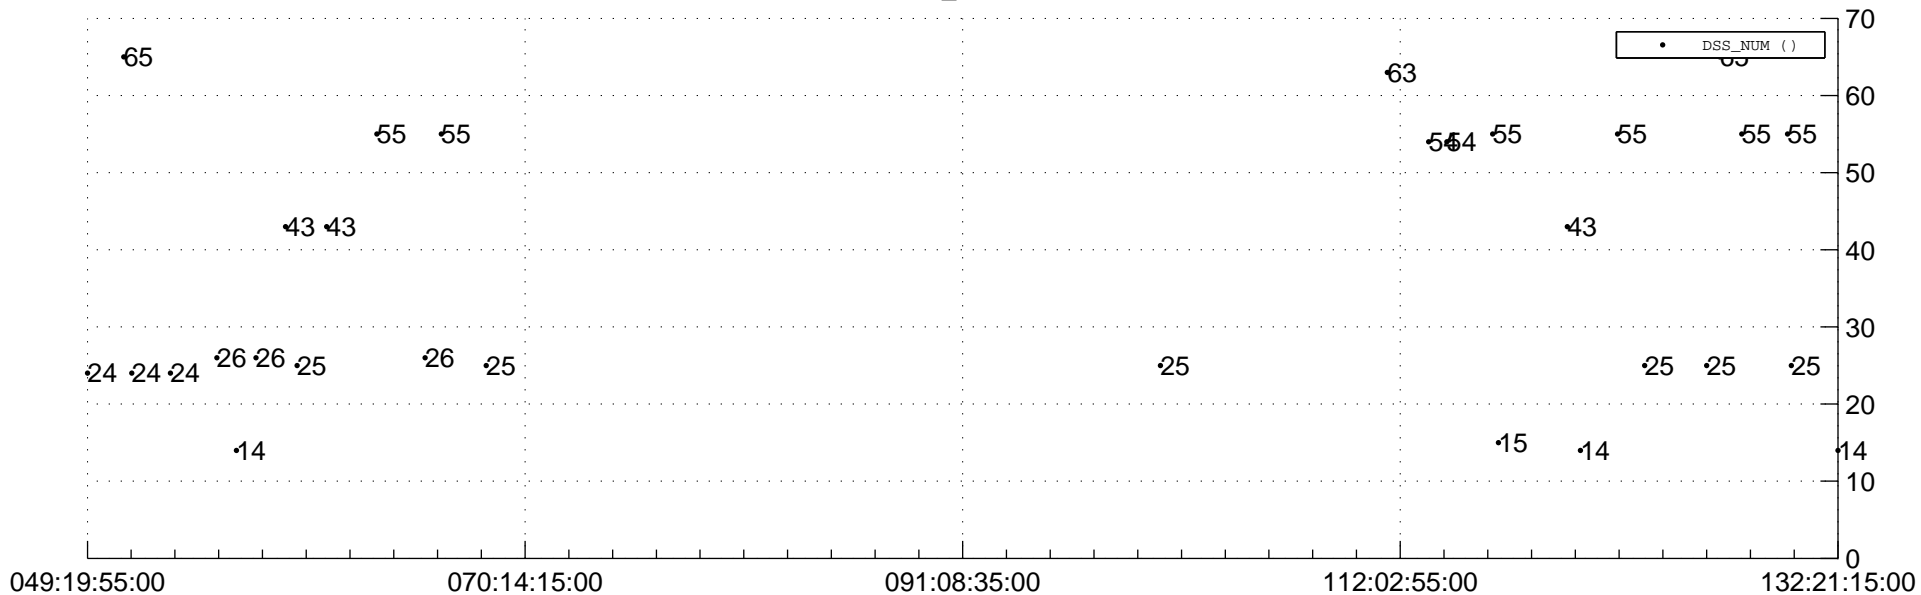

STEREO BEHIND Downlink Performance 2014:135

Number_of_Dropped_Frame

DSS_Station

Spacecraft Time (2014:049:19:55:00.000 -2014:132:21:15:00.000)

/disks/d81/project/stereo/mops/assessment/behind/automation/output/engdump/yesterday/behind_dp_2014_135.csv