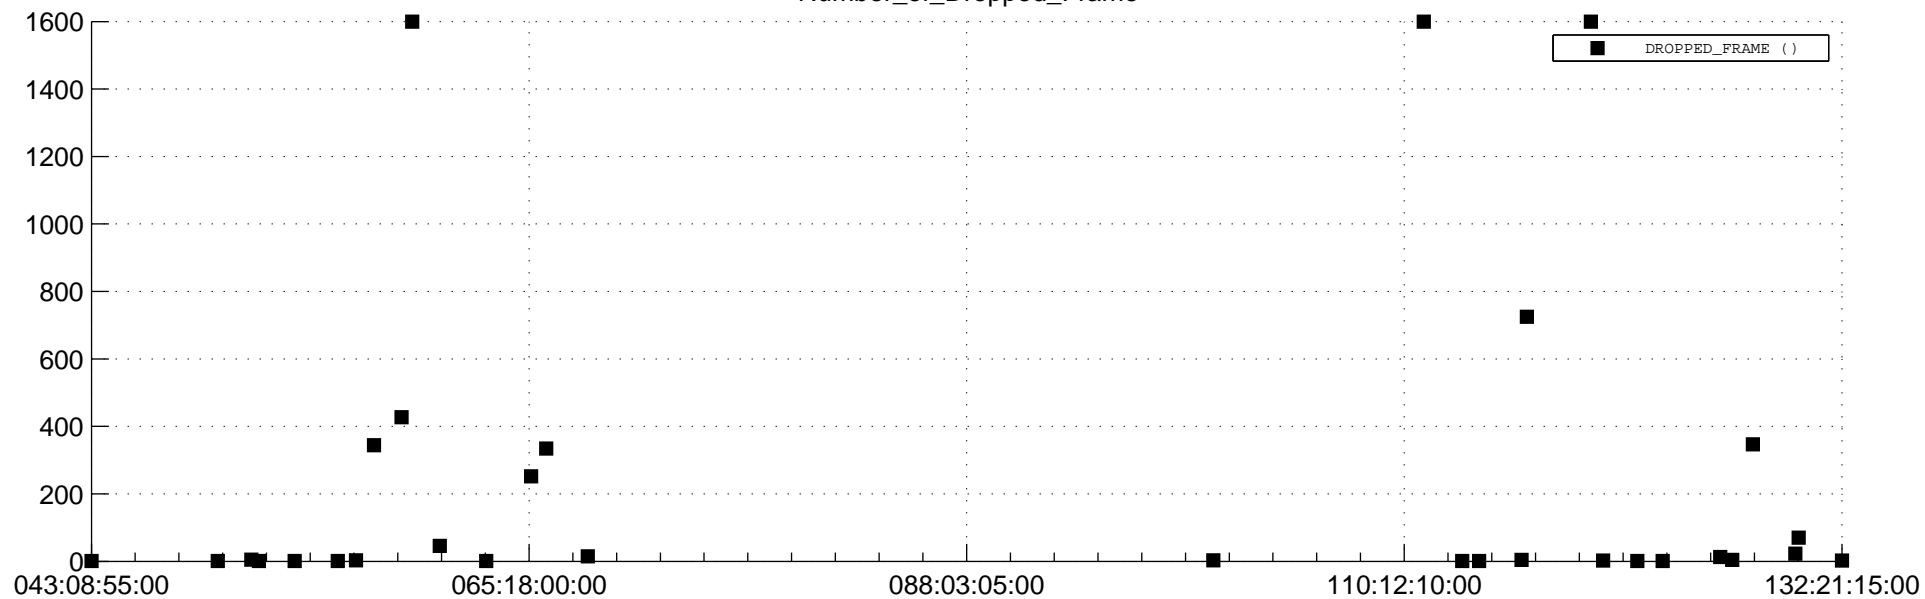

### STEREO BEHIND Downlink Performance 2014:133

Number\_of\_Dropped\_Frame

DSS\_Station