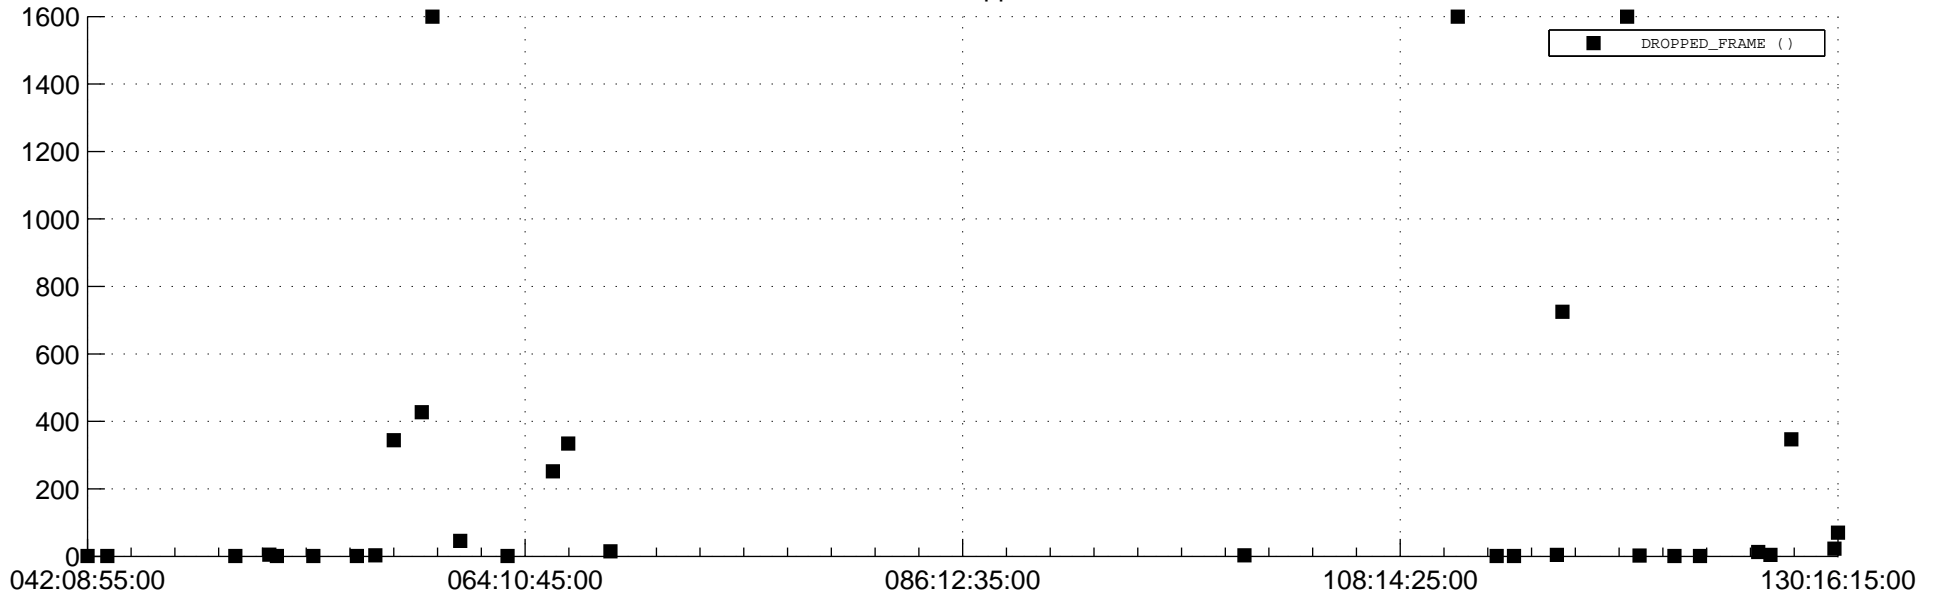

STEREO BEHIND Downlink Performance 2014:132

Number\_of\_Dropped\_Frame

DSS\_Station