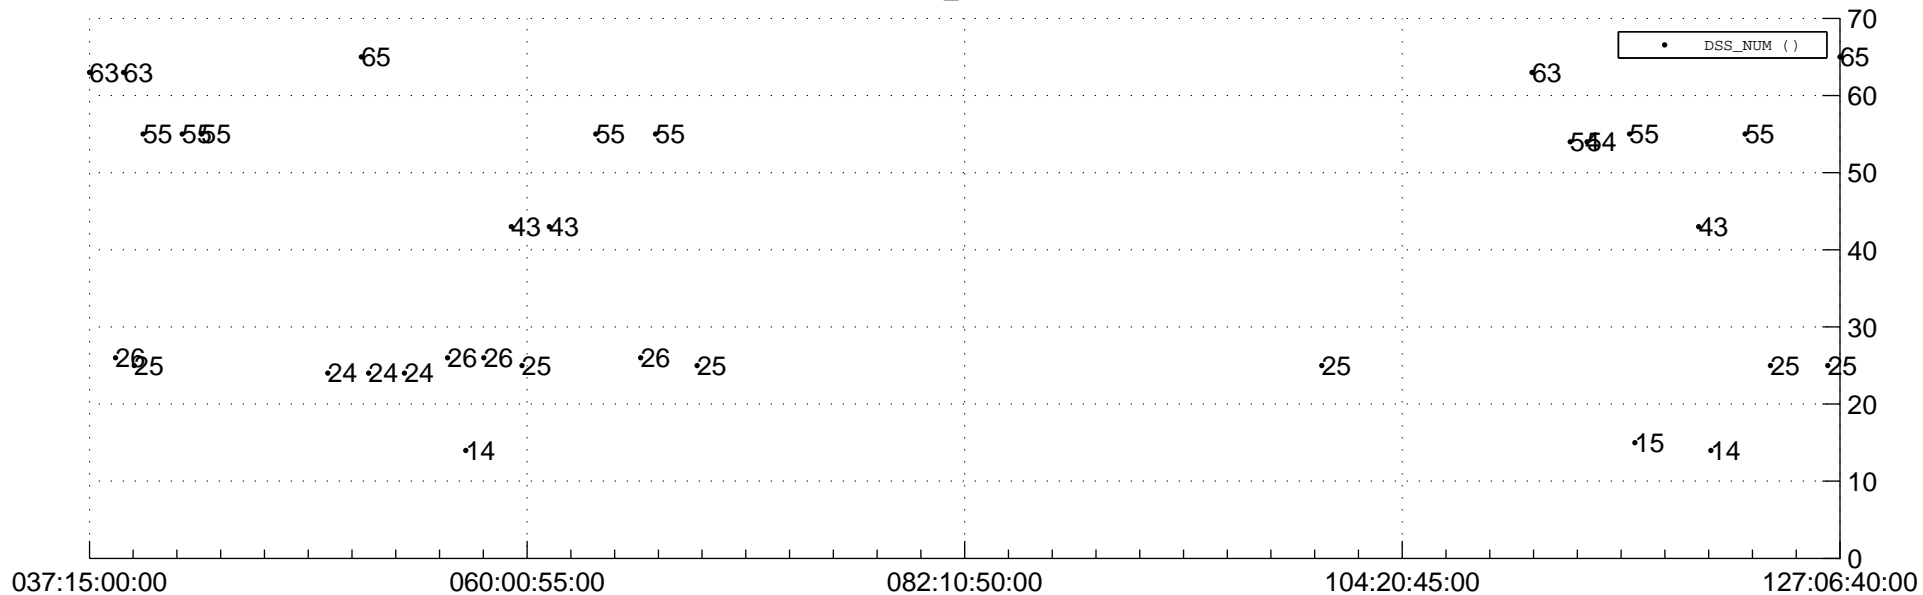

STEREO BEHIND Downlink Performance 2014:128

Number_of_Dropped_Frame

DSS_Station

Spacecraft Time (2014:037:15:00:00.000 -2014:127:06:40:00.000)

/disks/d81/project/stereo/mops/assessment/behind/automation/output/engdump/yesterday/behind_dp_2014_128.csv