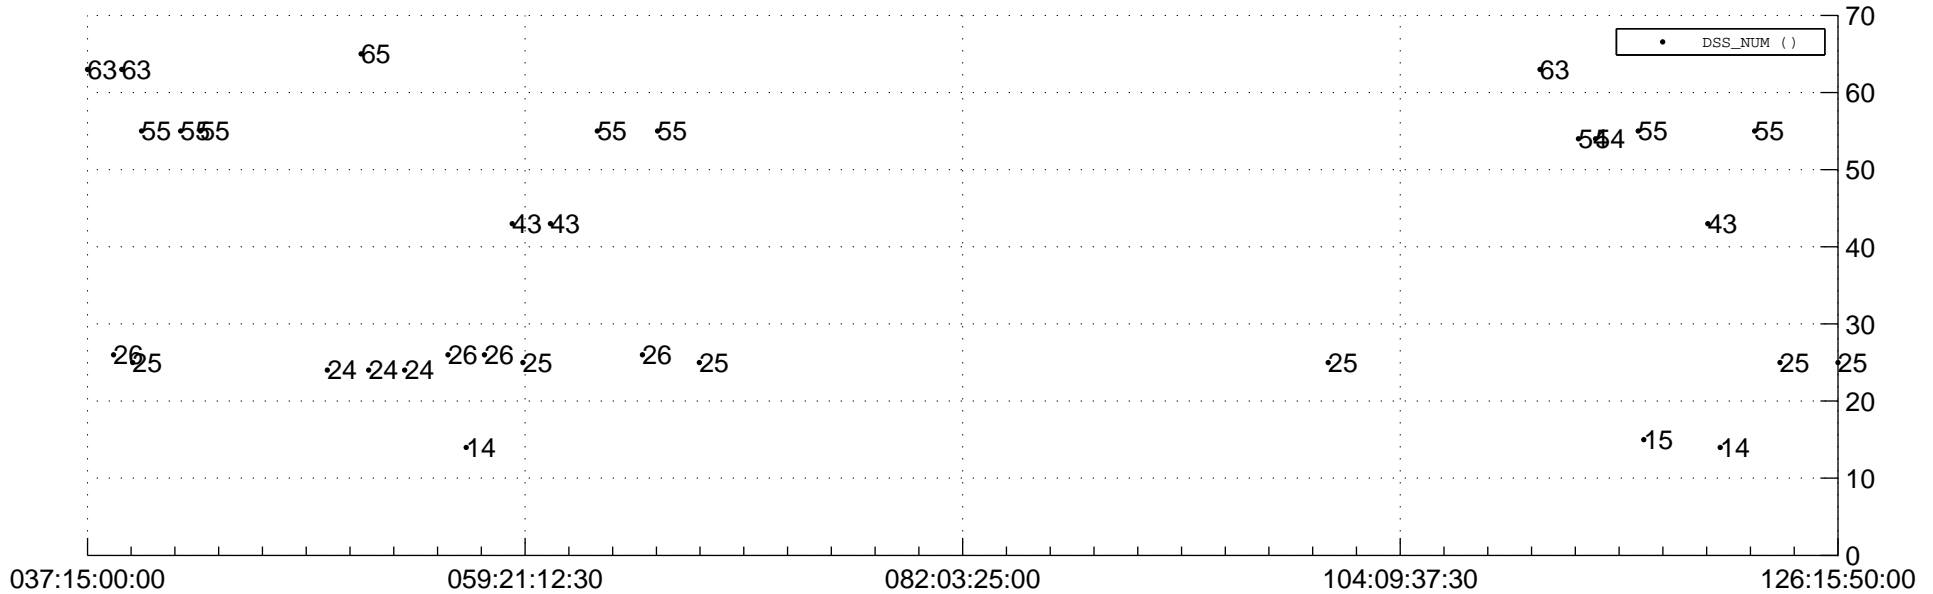

# STEREO BEHIND Downlink Performance 2014:127

## Number\_of\_Dropped\_Frame

## DSS\_Station

Spacecraft Time (2014:037:15:00:00.000 -2014:126:15:50:00.000)

/disks/d81/project/stereo/mops/assessment/behind/automation/output/engdump/yesterday/behind\_dp\_2014\_127.csv

Date Created:05/07/2014 09:47:03 AM