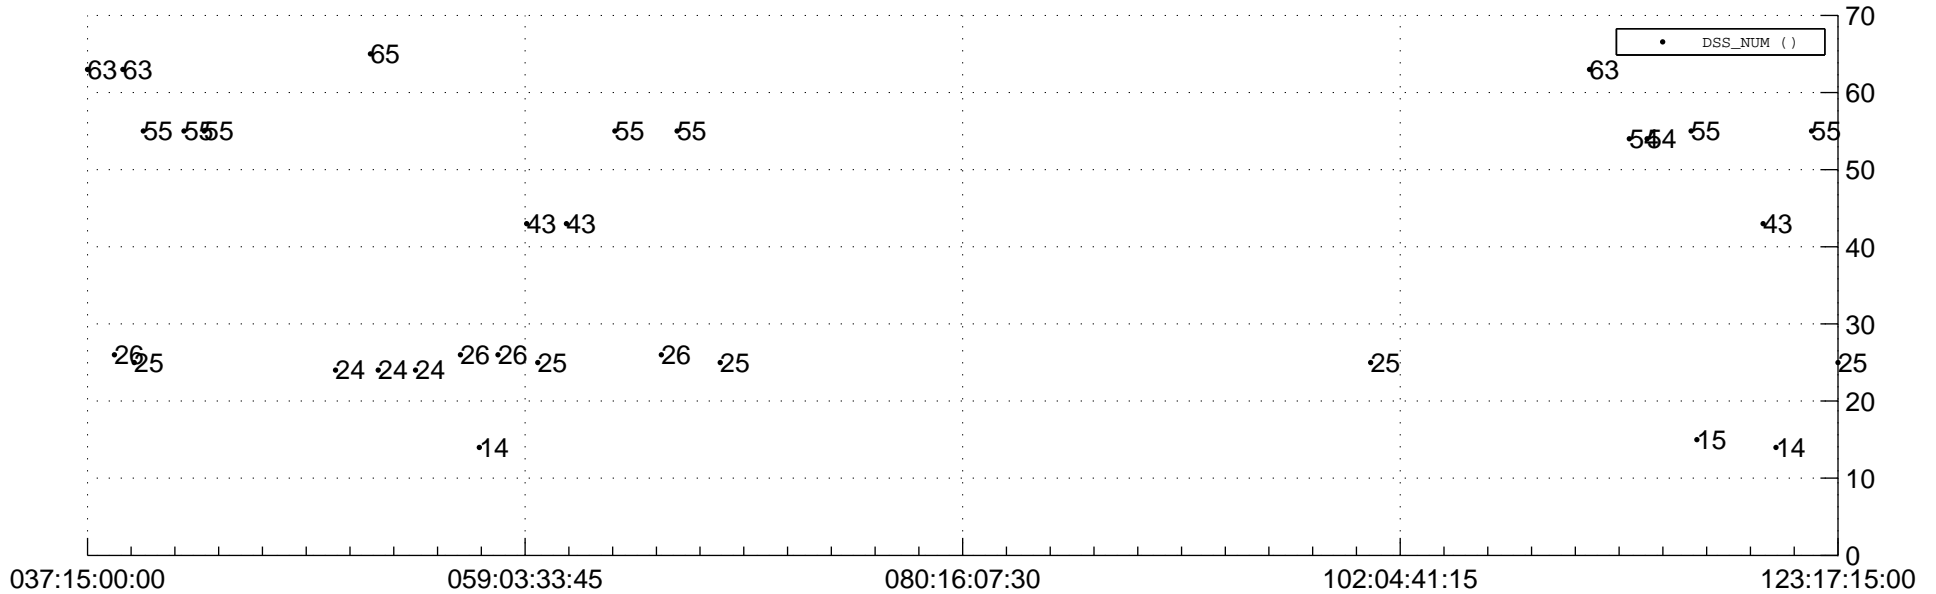

STEREO BEHIND Downlink Performance 2014:125

Number_of_Dropped_Frame

DSS_Station

Spacecraft Time (2014:037:15:00:00.000 -2014:123:17:15:00.000)

/disks/d81/project/stereo/mops/assessment/behind/automation/output/engdump/yesterday/behind_dp_2014_125.csv