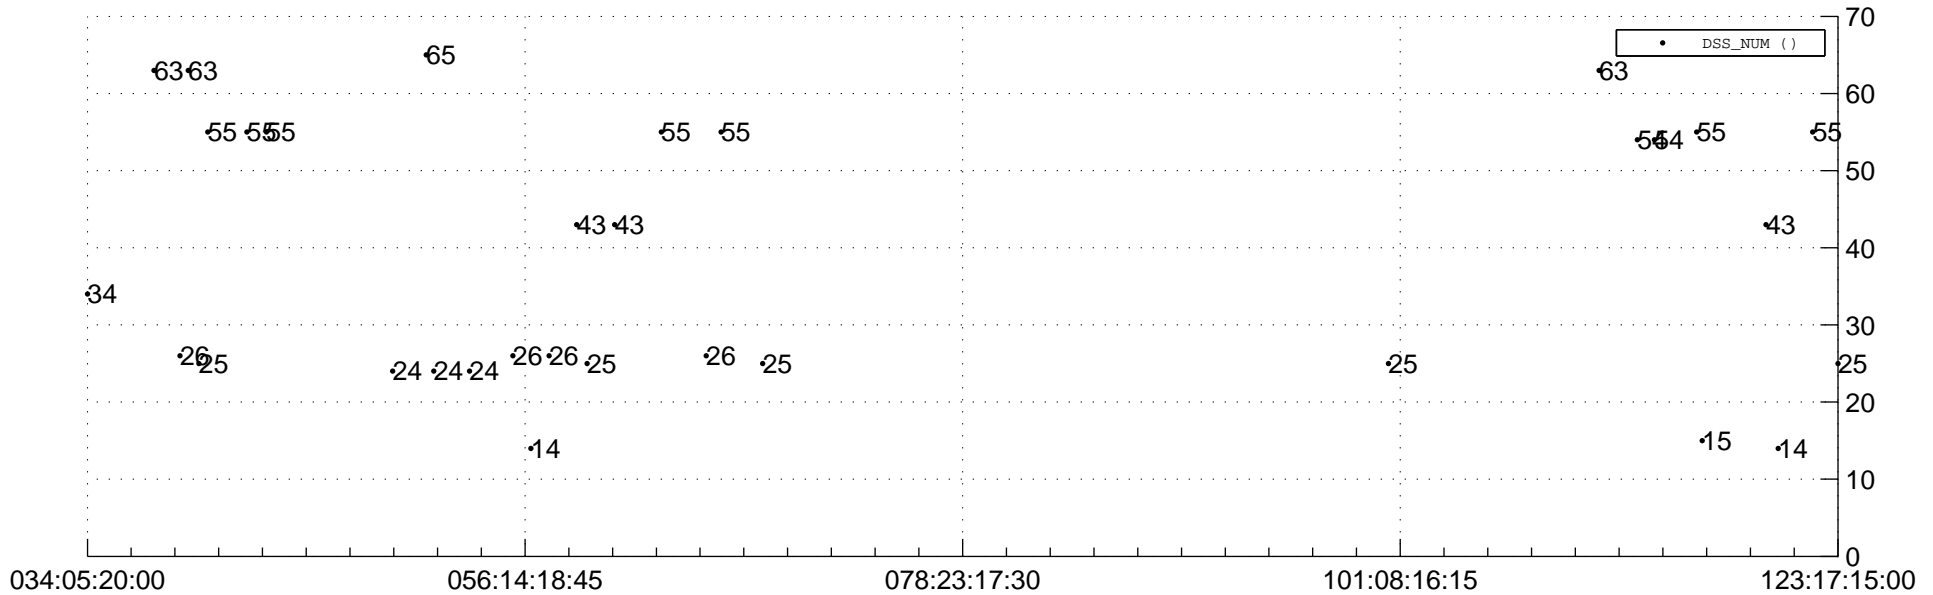

STEREO BEHIND Downlink Performance 2014:124

Number_of_Dropped_Frame

DSS_Station

Spacecraft Time (2014:034:05:20:00.000 -2014:123:17:15:00.000)

/disks/d81/project/stereo/mops/assessment/behind/automation/output/engdump/yesterdaily/behind_dp_2014_124.csv