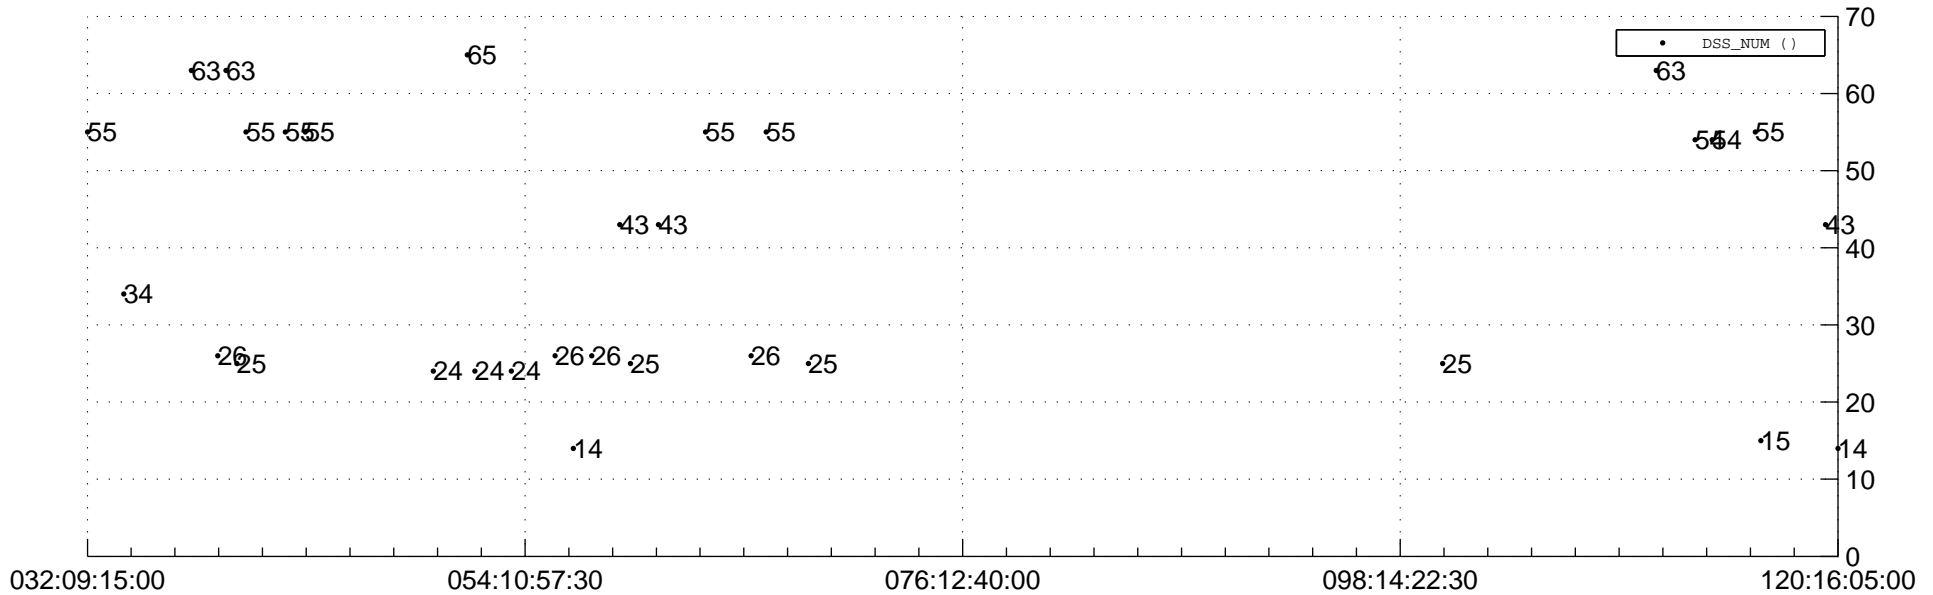

STEREO BEHIND Downlink Performance 2014:122

Number_of_Dropped_Frame

DSS_Station

Spacecraft Time (2014:032:09:15:00.000 -2014:120:16:05:00.000)

/disks/d81/project/stereo/mops/assessment/behind/automation/output/engdump/yesterday/behind_dp_2014_122.csv