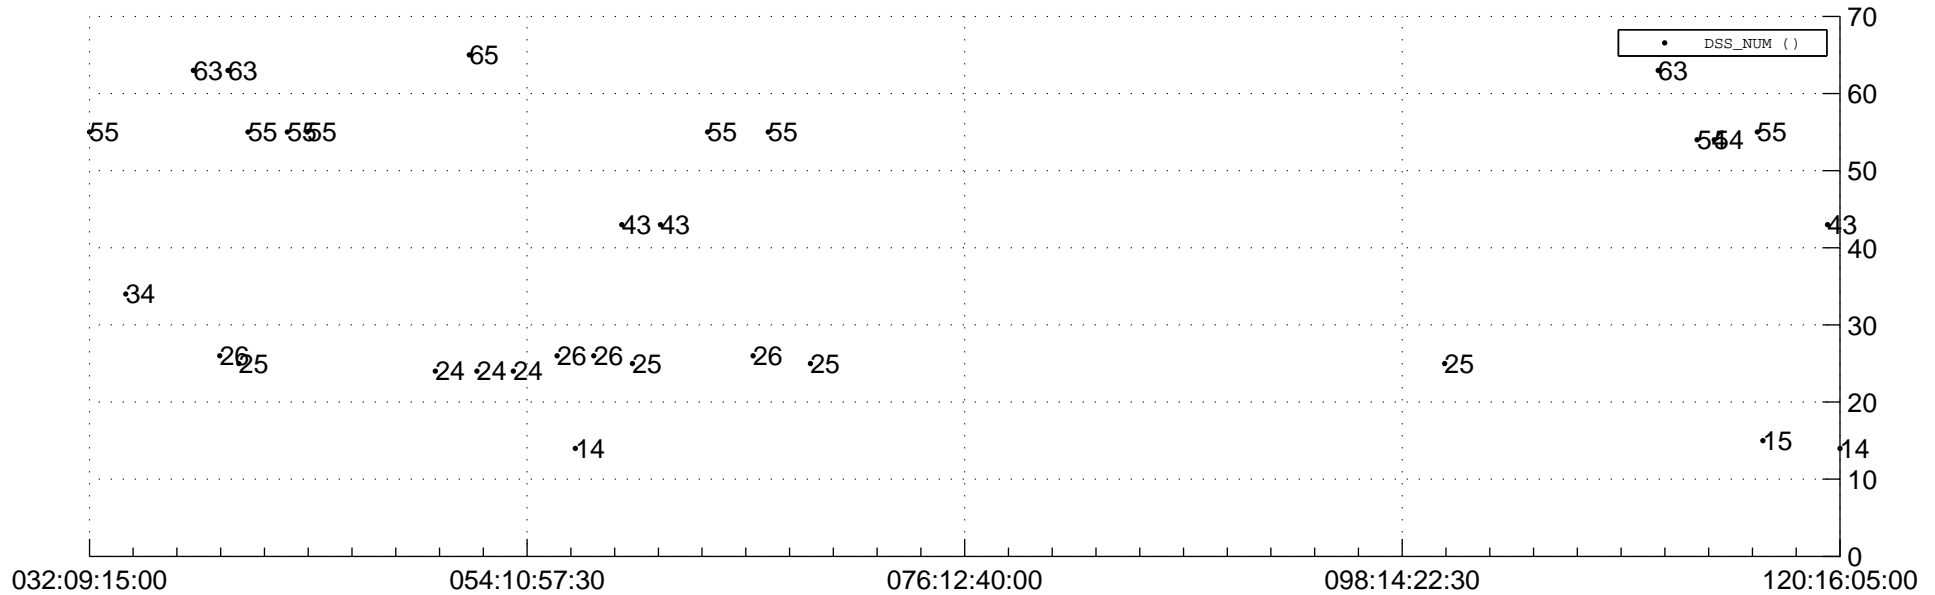

STEREO BEHIND Downlink Performance 2014:121

Number_of_Dropped_Frame

DSS_Station

Spacecraft Time (2014:032:09:15:00.000 -2014:120:16:05:00.000)

/disks/d81/project/stereo/mops/assessment/behind/automation/output/engdump/yesterday/behind_dp_2014_121.csv