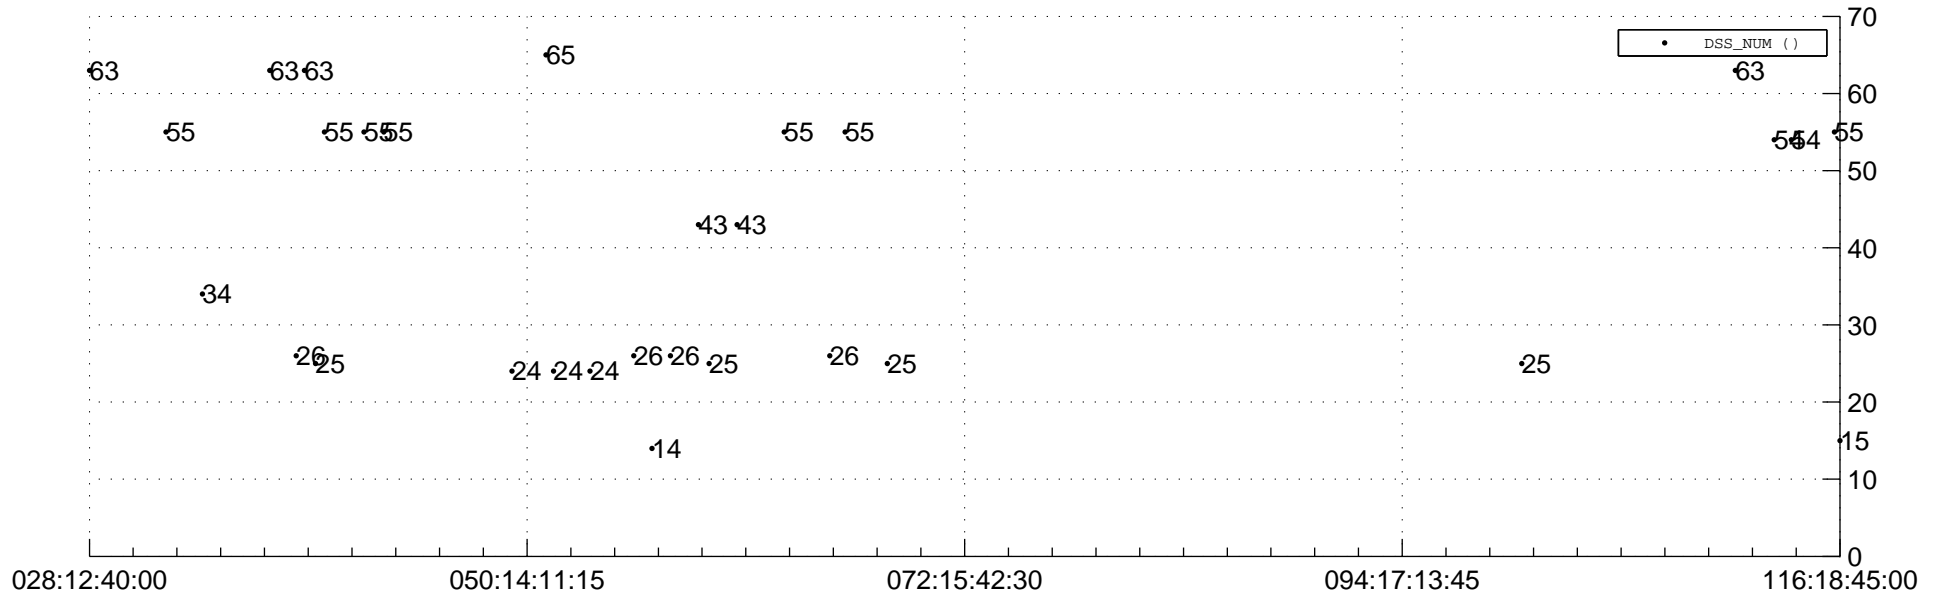

STEREO BEHIND Downlink Performance 2014:119

Number_of_Dropped_Frame

DSS_Station

Spacecraft Time (2014:028:12:40:00.000 -2014:116:18:45:00.000)

/disks/d81/project/stereo/mops/assessment/behind/automation/output/engdump/yesterday/behind_dp_2014_119.csv