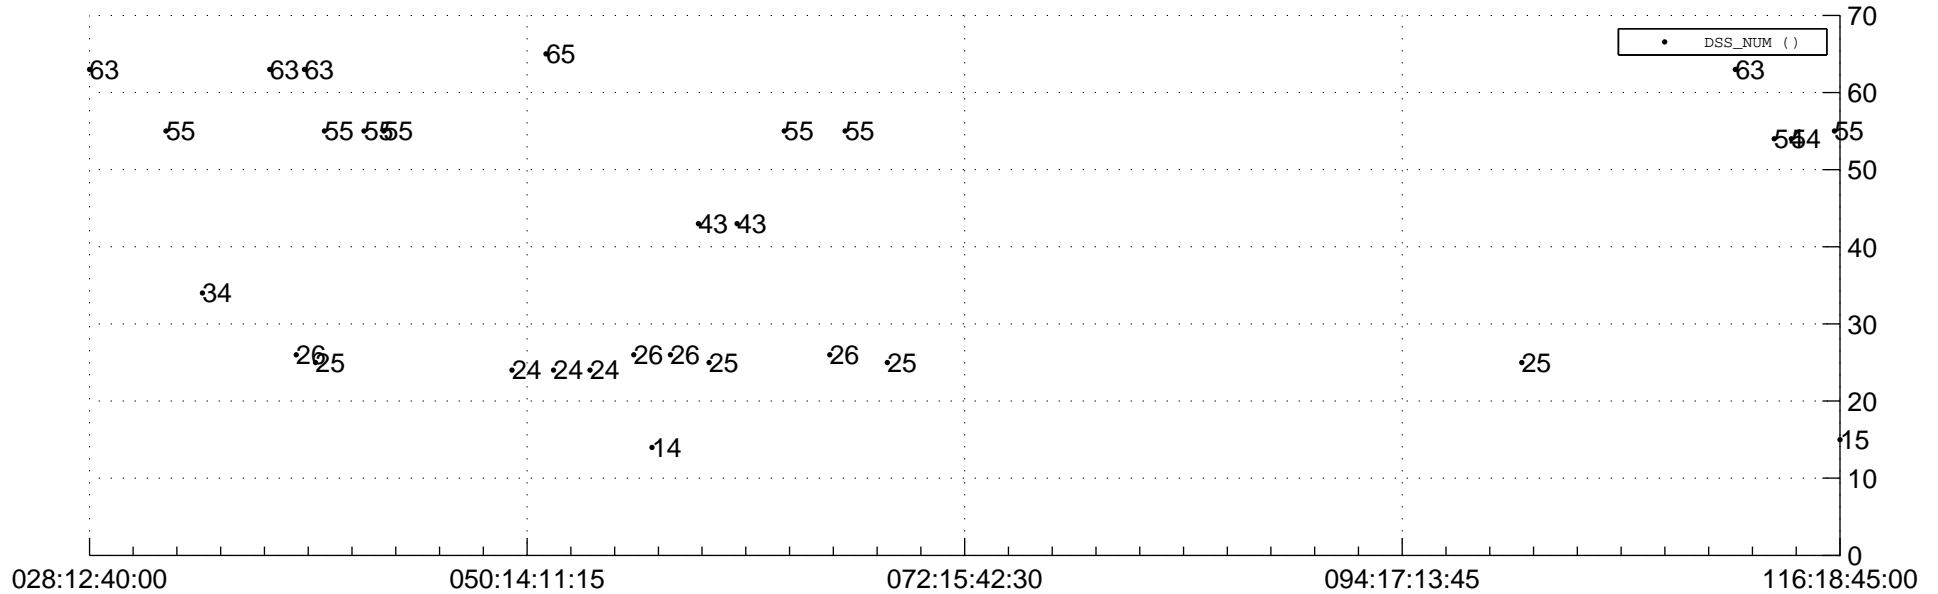

STEREO BEHIND Downlink Performance 2014:117

Number_of_Dropped_Frame

DSS_Station

Spacecraft Time (2014:028:12:40:00.000 -2014:116:18:45:00.000)

/disks/d81/project/stereo/mops/assessment/behind/automation/output/engdump/yesterday/behind_dp_2014_117.csv