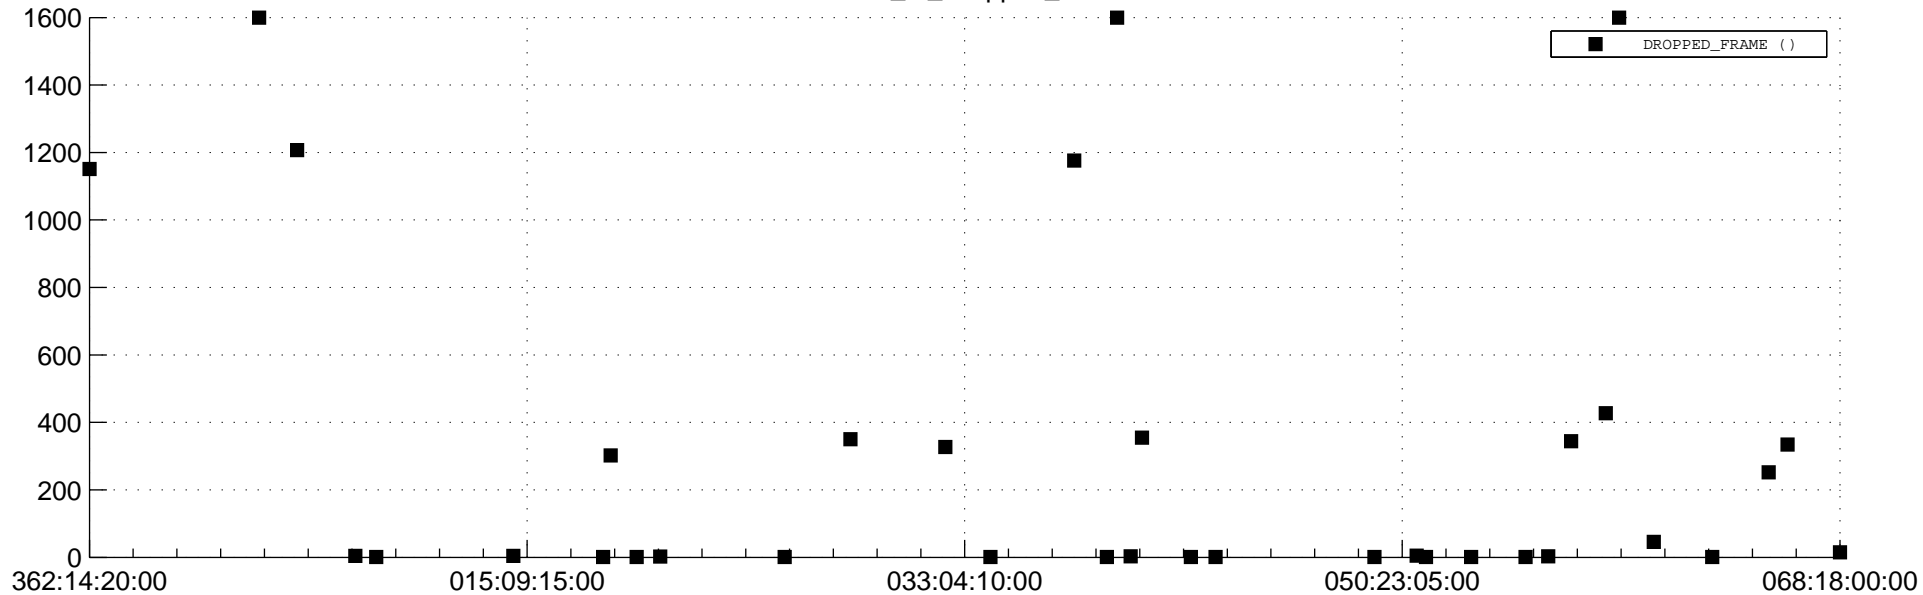

STEREO BEHIND Downlink Performance 2014:086

Number_of_Dropped_Frame

DSS_Station