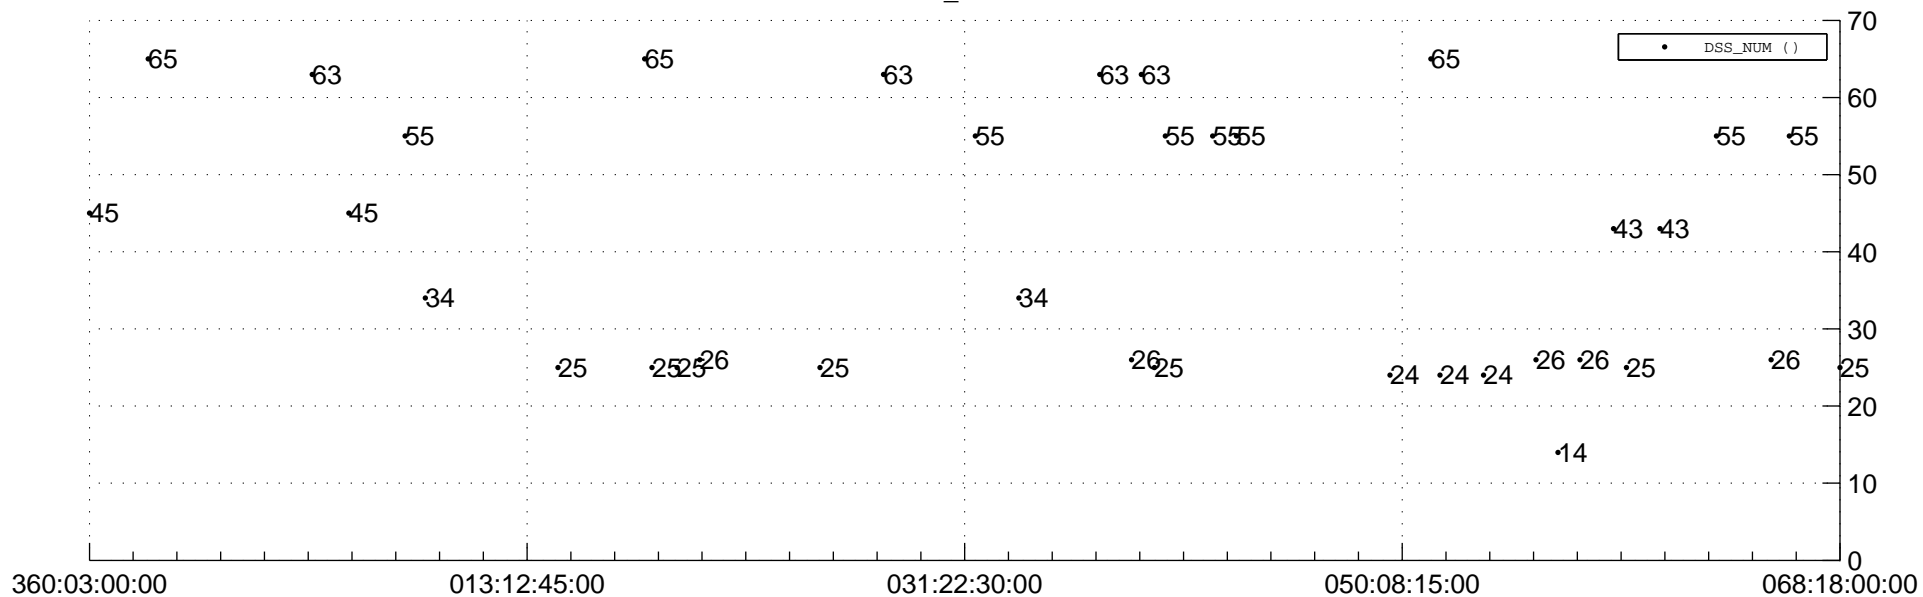

STEREO BEHIND Downlink Performance 2014:085

Number_of_Dropped_Frame

DSS_Station

Spacecraft Time (2013:360:03:00:00.000 -2014:068:18:00:00.000)

/disks/d81/project/stereo/mops/assessment/behind/automation/output/engdump/yesterday/behind_dp_2014_085.csv