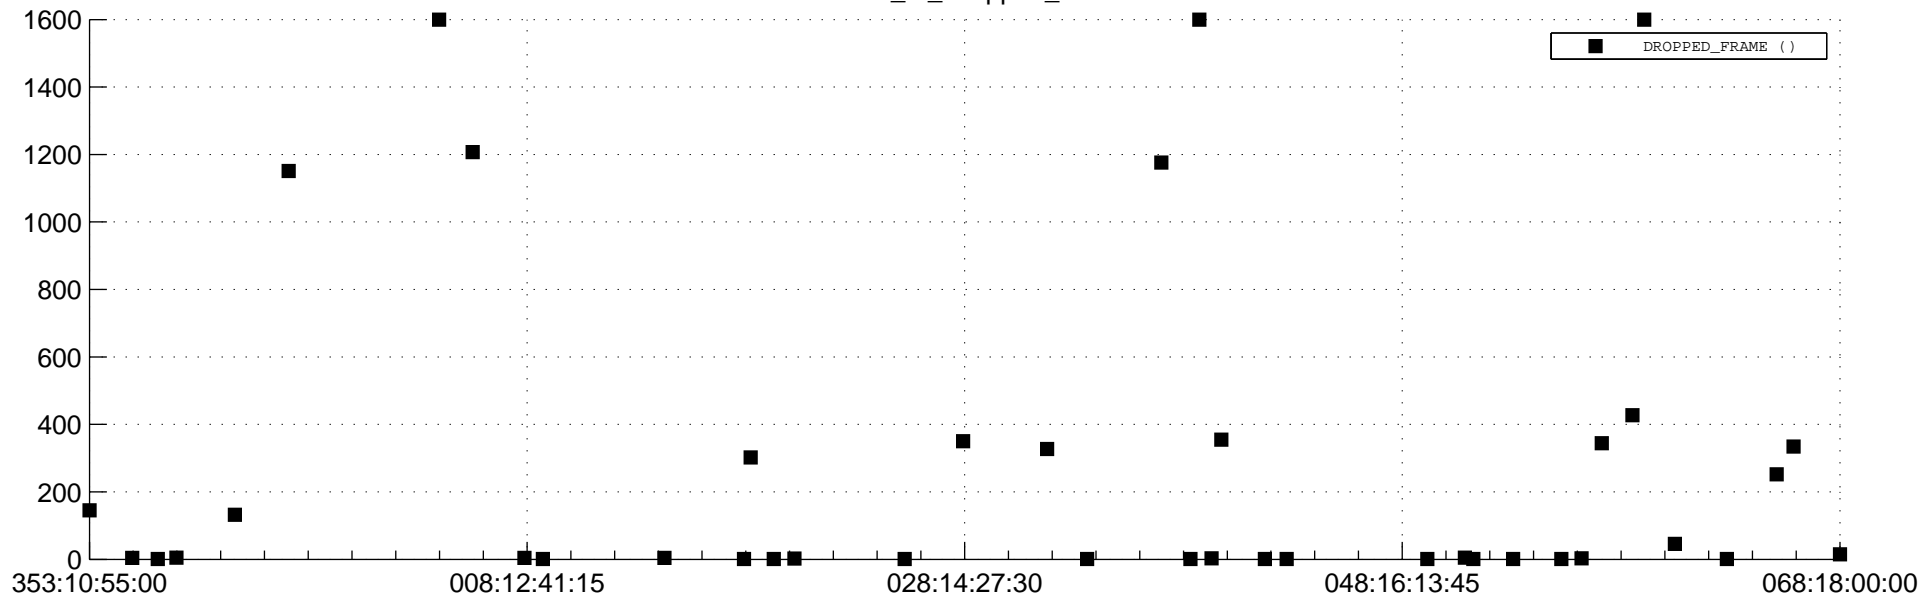

STEREO BEHIND Downlink Performance 2014:077

Number_of_Dropped_Frame

DSS_Station

Spacecraft Time (2013:353:10:55:00.000 -2014:068:18:00:00.000)

/disks/d81/project/stereo/mops/assessment/behind/automation/output/engdump/yesterdaily/behind_dp_2014_077.csv