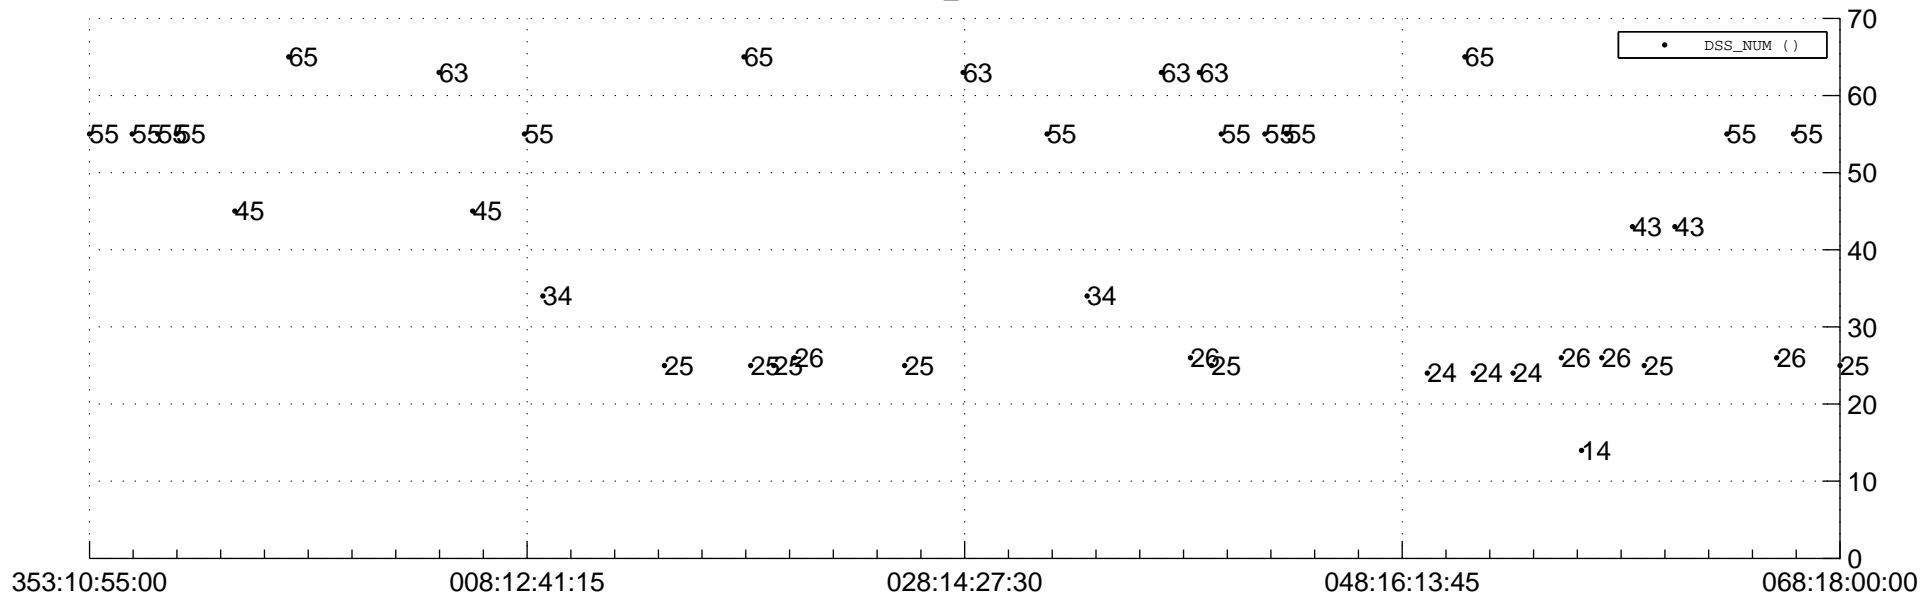

STEREO BEHIND Downlink Performance 2014:077

Number_of_Dropped_Frame

DSS_Station

Spacecraft Time (2013:353:10:55:00.000 -2014:068:18:00:00.000)

/disks/d81/project/stereo/mops/assessment/behind/automation/output/engdump/yesterdaily/behind_dp_2014_077.csv