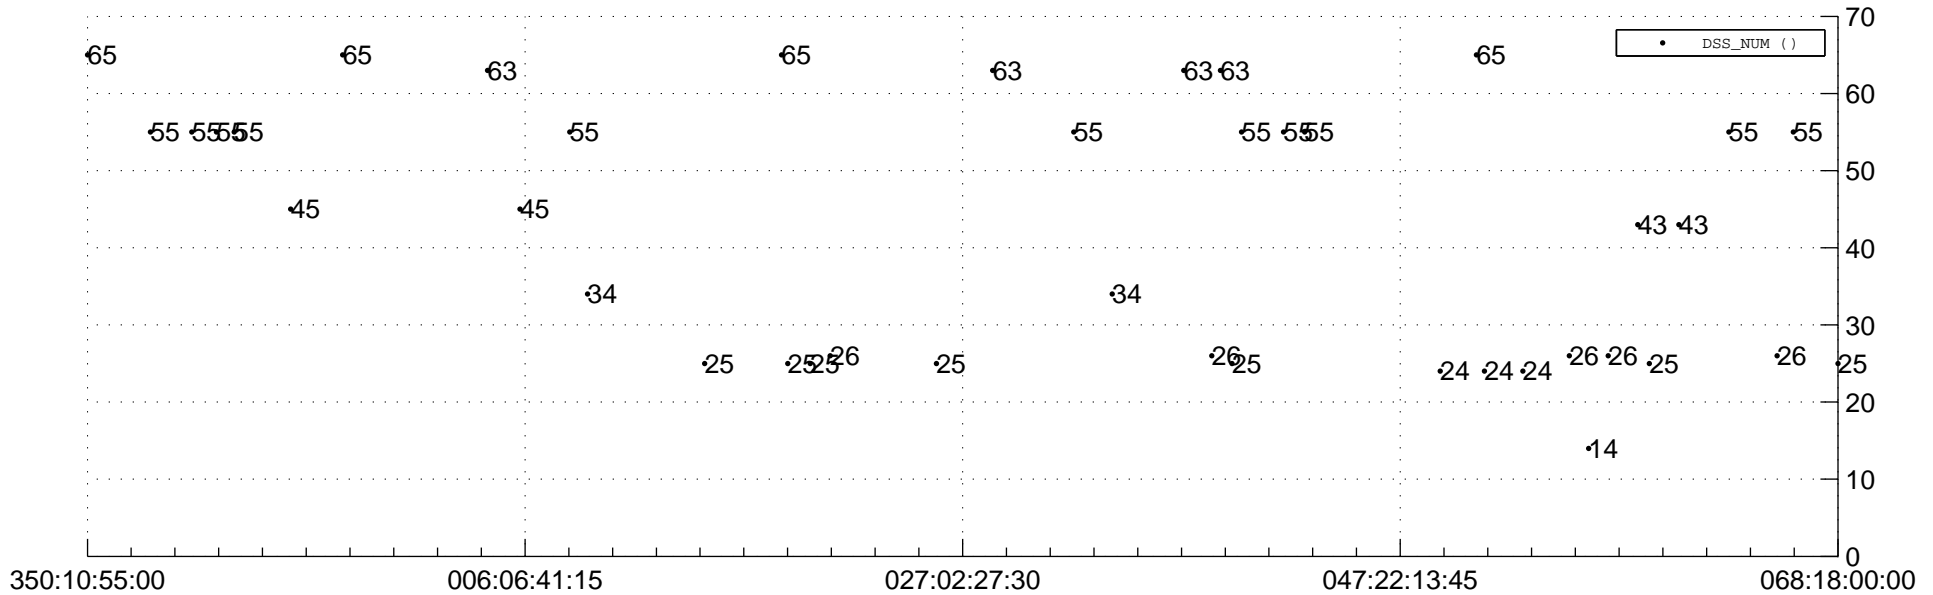

STEREO BEHIND Downlink Performance 2014:073

Number_of_Dropped_Frame

DSS_Station

Spacecraft Time (2013:350:10:55:00.000 -2014:068:18:00:00.000)

/disks/d81/project/stereo/mops/assessment/behind/automation/output/engdump/yesterday/behind_dp_2014_073.csv