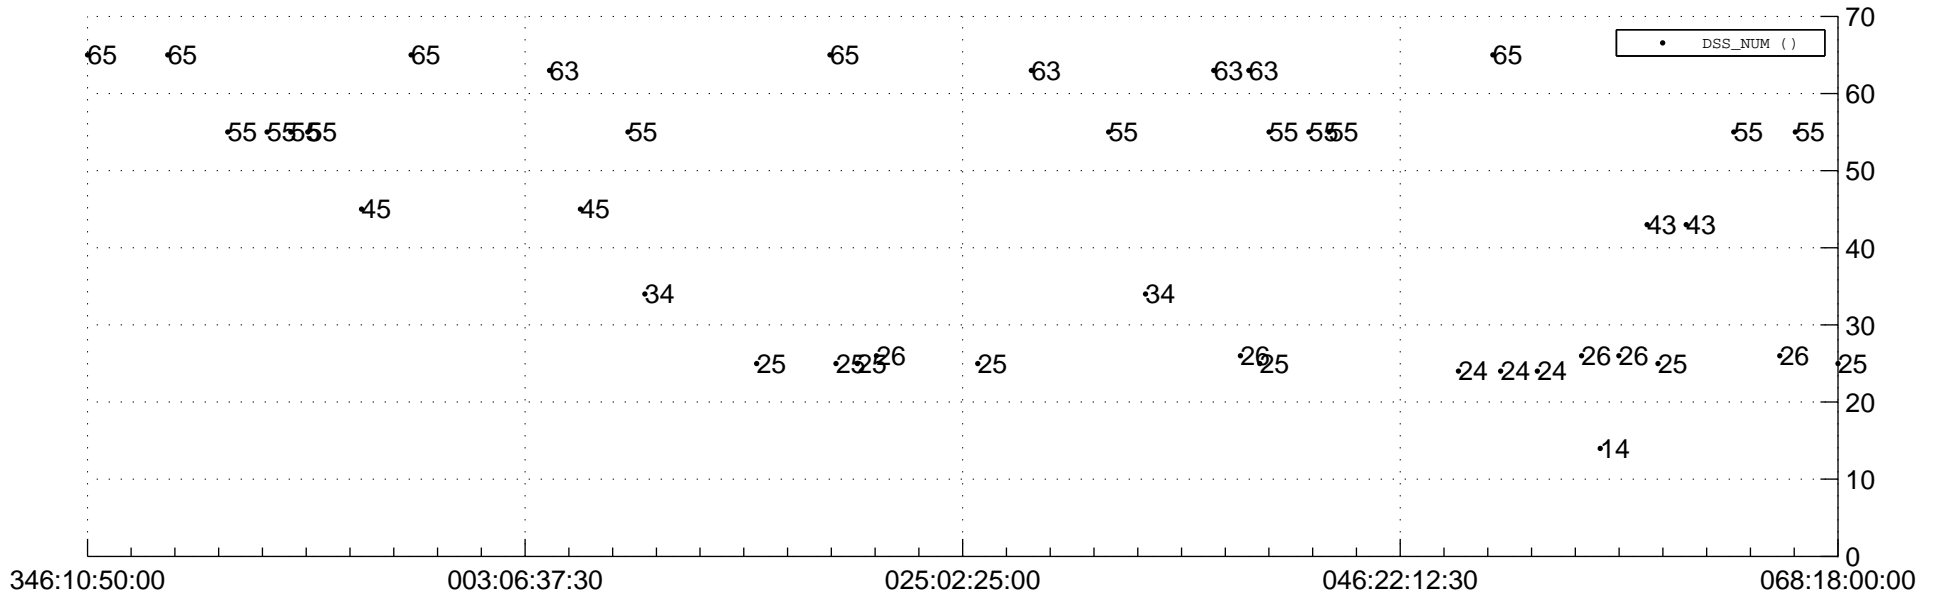

STEREO BEHIND Downlink Performance 2014:071

Number_of_Dropped_Frame

DSS_Station

Spacecraft Time (2013:346:10:50:00.000 -2014:068:18:00:00.000)

/disks/d81/project/stereo/mops/assessment/behind/automation/output/engdump/yesterday/behind_dp_2014_071.csv