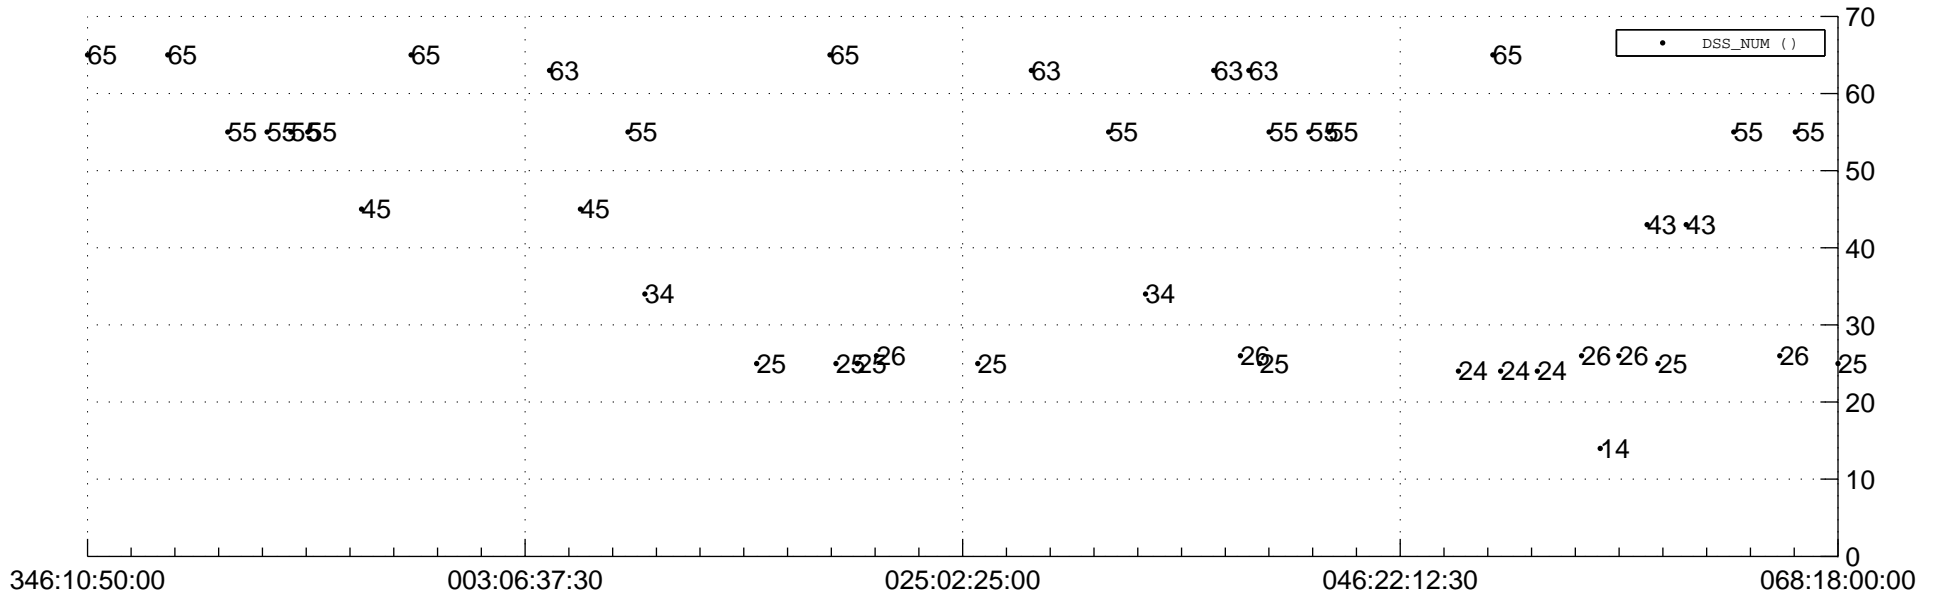

STEREO BEHIND Downlink Performance 2014:070

Number_of_Dropped_Frame

DSS_Station

Spacecraft Time (2013:346:10:50:00.000 -2014:068:18:00:00.000)

/disks/d81/project/stereo/mops/assessment/behind/automation/output/engdump/yesterday/behind_dp_2014_070.csv